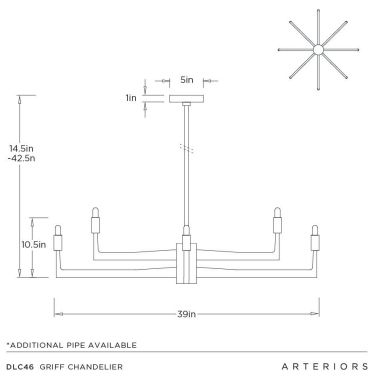

ARTERIOS

GRIFF CHANDELIER

DLC46
English Bronze, Chattered Iron

Exhibiting a sleek, modern profile rich in unexpected texture, the Griff Chandelier is crafted from iron in a deep English bronze finish. Its chattered, chiseled detailing lends a handcrafted character to the form, serving as a striking focal point for foyers, dining areas, or living spaces.

APPEARANCE

Materials	Chattered Iron, Iron
Finishes	English Bronze, English Bronze
Finish Will Vary	Yes
Top Coat/Sealant	No

DIMENSIONS

Overall	Dia: 39 in x H: 19 in
Body	Dia: 39 in x H: 10.5 in
Canopy	Dia: 5 in x H: 1 in
Overall Hanging Height as Sold (in)	19 in

WIRING

Wire Rating	Damp
Cord	10 FT, Clear/Silver, SPT
Socket	8, Type B--E12 Other
Suggested Bulb Type	T6
Maximum Wattage	60
Voltage	110-120 V

SHIPPING

Product Weight	14.1 lbs
Gross Weight 1	1.6 lbs
Shipping Box 1	W: 42 in x D: 42 in x H: 13 in

ADDITIONAL INFO

Features	Assembly Required

CONTRACT

Contract Suitability	Contract Suitable As Is

COMPONENTS

Pipe or Chain Included	(1) 4", (1) 6", (2) 12" Pipes

ADDITIONAL PARTS AVAILABLE

PIPE-621	(1) 3", (1) 6", (1) 12"