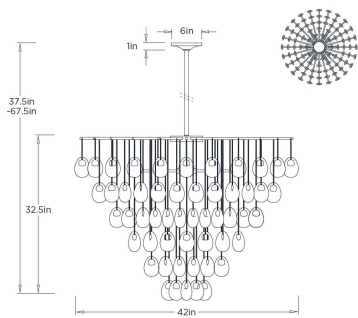

JACQUELINE LARGE CHANDELIER

*ADDITIONAL PIPE AVAILABLE
DLC47 JACQUELINE LARGE CHANDELIER ARTERIOS

DLC47
Amber, Seeded Slump Glass

Translating a cascading wind chime-inspired silhouette into a grand statement, the Jacqueline Large Chandelier features round amber seeded glass drops suspended from an armature of antique brass-plated steel. Each glass element hangs from a delicate chain, refracting light to create a dazzling, high-impact effect in larger spaces.

APPEARANCE

Materials	Seeded Slump Glass, Iron
Finishes	Amber, Antique Brass
Finish Will Vary	Yes
Top Coat/Sealant	Yes

DIMENSIONS

Overall	Dia: 42 in x H: 38 in
Body	Dia: 42 in x H: 32.5 in
Globe	W: 3 in x D: 1 in x H: 4 in
Canopy	Dia: 6 in x H: 1 in
Overall Hanging Height as Sold (in)	37.5 in

WIRING

Wire Rating	Damp
Cord	10 FT, Clear/Silver, SPT
Socket	12, Type B=-E12 Other
Suggested Bulb Type	B10
Maximum Wattage	60
Voltage	110-120 V

CERTIFICATIONS & COMPLIANCY

Compliance	RoHS
------------	------

SHIPPING

Product Weight	87.2 lbs
Gross Weight 1	27.6 lbs
Shipping Box 1	W: 45 in x D: 45 in x H: 9.5 in

ADDITIONAL INFO

Features	Assembly Required, Sustainable
----------	--------------------------------