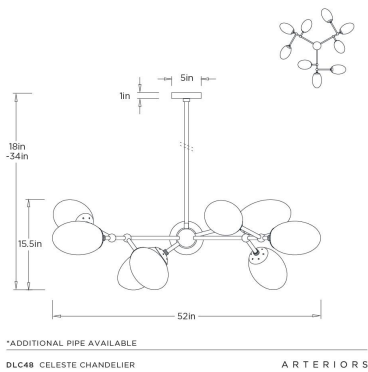

ARTERIOS

CELESTE CHANDELIER

DLC48
Glacier Swirl, Glass

Composed of speckled glass pods in a glacier swirl finish, the Celeste Chandelier creates a sculptural constellation overhead. Each adjustable arm allows the chandelier to be positioned for balance and movement, while subtle tonal variations within the glass diffuse light into a soft, atmospheric glow. Organic yet modern, this adjustable chandelier brings artful dimension to living spaces or dining rooms.

APPEARANCE

Materials	Glass, Iron
Finishes	Glacier Swirl, English Bronze
Finish Will Vary	Yes
Top Coat/Sealant	No

DIMENSIONS

Overall	Dia: 52 in x H: 18 in
Overall Adjustable	Dia: 52.0 in x H: 18.5 in
Body	H: 15.5 in
Globe	Dia: 9 in x H: 5.5 in
Canopy	Dia: 5 in x H: 1 in
Overall Hanging Height as Sold (in)	18 in

WIRING

Wire Rating	Damp
Cord	10 FT, Clear/Silver, SPT-2
Socket	9, Type B - E12
Suggested Bulb Type	B10
Maximum Wattage	40
Voltage	110-120 V

SHIPPING

Shipping Requirements	Truck Ship
Product Weight	27.5 lbs
Gross Weight 1	32.5 lbs
Shipping Box 1	W: 12.5 in x D: 36 in x H: 40.5 in

ADDITIONAL INFO

Features	Assembly Required
----------	-------------------

CONTRACT

Contract Suitability	Contract Suitable As Is
----------------------	-------------------------

ADDITIONAL PARTS AVAILABLE

PIPE-488	(1) 4", (1) 6", (1) 12"
----------	-------------------------