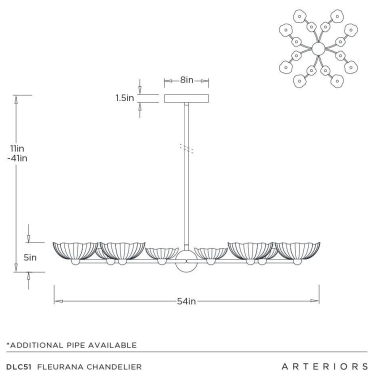

ARTERIOS

FLEURANA CHANDELIER

DLC51
Frosted, Cast Seeded Glass

Inspired by organic floral forms, the Fleurana Chandelier is crafted from frosted, seeded cast glass. Its petal-like elements capture and scatter light, creating a graceful botanical focal point for living spaces, dining rooms, or entryways.

APPEARANCE

Materials	Cast Seeded Glass, Iron
Finishes	Frosted, Antique Brass
Finish Will Vary	Yes
Top Coat/Sealant	No

DIMENSIONS

Overall	Dia: 54 in x H: 11 in
Body	H: 5 in
Globe Large	Dia: 8 in x H: 3 in
Globe Small	Dia: 6 in x H: 2 in
Canopy	Dia: 8 in x H: 1.5 in
Chandelier	Dia: 54.0 in x H: 5 in
Overall Hanging Height as Sold (in)	27.5 in - 11 in

WIRING

Wire Rating	Damp
Cord	10 FT, Clear/Silver, SPT-2
Socket	16, Integrated LED
Maximum Wattage	48
Voltage	110-120 V
LED Color Temperature	2700K
LED Compatible Dimmer	TRIAC Dimmer
LED CRI	90+
LED Lifespan (Hours)	30000
Spare Driver Included	Yes

SHIPPING

Shipping Requirements	Truck Ship
Product Weight	36.8 lbs
Gross Weight 1	52.9 lbs
Shipping Box 1	W: 8.5 in x D: 46.5 in x H: 46.5 in

ADDITIONAL INFO

Features	Assembly Required

CONTRACT

Contract Suitability	Contract Suitable As Is

COMPONENTS

Pipe or Chain Included	(1) 4", (1) 6", (2) 12" Pipes

ADDITIONAL PARTS AVAILABLE

PIPE-504	(1) 4", (1) 6", (1) 12"