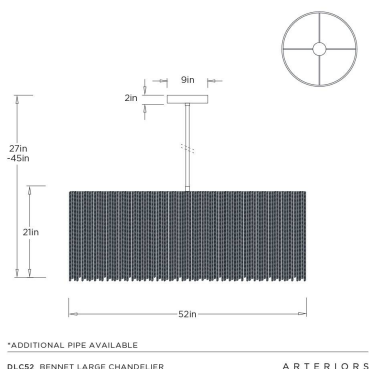

ARTERIOS

BENNET LARGE CHANDELIER

DLC52
Antique Brass, Iron

Cascading a waterfall of antique brass iron chains around an integrated LED ring, the Bennet Large Chandelier plays with shadow and illumination. Elegance personified, this contemporary fixture adds a touch of drama to living spaces, dining rooms, or entryways.

APPEARANCE

Materials	Iron
Finishes	Antique Brass
Finish Will Vary	Yes
Top Coat/Sealant	Yes

DIMENSIONS

Overall	Dia: 52 in x H: 27 in
Body	Dia: 52 in x H: 21 in
Canopy	Dia: 9 in x H: 2 in
Overall Hanging Height as Sold (in)	27 in

WIRING

Wire Rating	Damp
Cord	10 FT, Black/White, SPT-2
Socket	, Integrated LED
Maximum Wattage	70
Voltage	110-120 V
LED Color Temperature	2700K
LED Compatible Dimmer	TRIAC Dimmer
LED CRI	90+
LED Lifespan (Hours)	20000
Spare Driver Included	Yes

ADDITIONAL PARTS AVAILABLE

PIPE-513	(1) 4", (1) 6", (1) 12"
----------	-------------------------