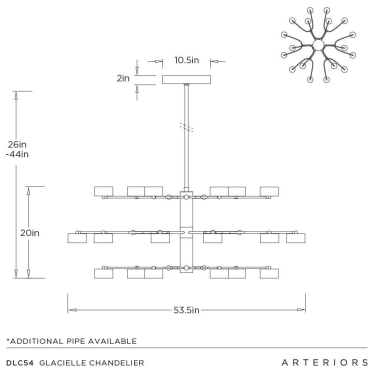

## GLACIELLE CHANDELIER

DLC54  
Clear, Cast Glass

Evoking the clarity and geometry of ice, the Glacielle Chandelier unfolds in tiered, angular arms finished in warm metal. Each extension is crowned with clear cast glass blocks that catch and refract light like frozen prisms. The layered composition creates a sense of crystalline depth and crisp elegance, forming a striking, luminous centerpiece for dining rooms or living spaces.

### DIMENSIONS

Overall	Dia: 54 in x H: 26 in
Body	Dia: 53.5 in x H: 20 in
Globe	Dia: 4 in x H: 2 in
Canopy	Dia: 10.5 in x H: 2 in
Overall Hanging Height as Sold (in)	26 in

### SHIPPING

Shipping Requirements	Truck Ship
Product Weight	56.9 lbs
Gross Weight 1	11.7 lbs
Shipping Box 1	W: 56.5 in x D: 57 in x H: 24.5 in

### ADDITIONAL PARTS AVAILABLE

PIPE-513	(1) 4", (1) 6", (1) 12"
----------	-------------------------