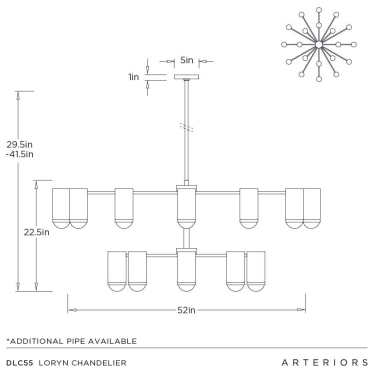

ARTERIOS

LORYN CHANDELIER

DLC55
Antique Brass, Chattered Iron

Radiating outward in a tiered, extended formation, the Loryn Chandelier evokes the rhythm of a modern constellation. Cylindrical chattered antique brass iron shades encase soft white alabaster, creating a warm, diffused glow that balances structure with subtle luminosity. The sculptural, multi-level design adds depth and movement overhead, making a striking statement in living spaces or dining rooms.

APPEARANCE

Materials	Chattered Iron, Alabaster
Finishes	Antique Brass, White
Finish Will Vary	Yes
Top Coat/Sealant	No

DIMENSIONS

Overall	Dia: 52 in x H: 30 in
Body	H: 22.5 in
Globe	Dia: 3.5 in x H: 7.5 in
Canopy	Dia: 5 in x H: 1 in
Overall Hanging Height as Sold (in)	29.5 in

WIRING

Wire Rating	Damp
Cord	10 FT, Clear/Silver, SPT
Socket	20, Type B- E12
Suggested Bulb Type	T6
Maximum Wattage	60
Voltage	110-120 V

SHIPPING

Shipping Requirements	Truck Ship
Product Weight	75 lbs
Gross Weight 1	88 lbs
Shipping Box 1	W: 57 in x D: 57 in x H: 27 in

ADDITIONAL PARTS AVAILABLE

PIPE-232	(1) 6", (1) 12"
----------	-----------------

REPLACEMENT PARTS

DFC16DIF