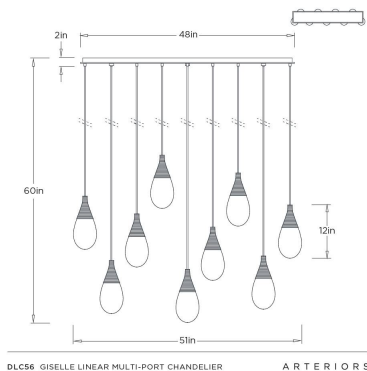

GISELLE LINEAR MULTI-PORT

DLC56
Smoke Luster, Seeded Glass

Simulating meteors floating through space, the Giselle Linear Multi-Port Chandelier features nine handblown fixtures of smoke luster glass. Suspended from an antique brass iron canopy, this celestial design disperses light across the room with a dramatic and ethereal effect. For added versatility, the height of each piece is adjustable at the canopy by the cord.

APPEARANCE

Materials	Seeded Glass, Iron
Finishes	Smoke Luster, Antique Brass
Finish Will Vary	Yes
Top Coat/Sealant	No

DIMENSIONS

Overall	W: 51 in x D: 11 in x H: 60 in
Globe	Dia: 5 in x H: 12 in
Canopy	W: 48 in x D: 8 in x H: 1.5 in
Overall Hanging Height as Sold (in)	60 in

WIRING

Wire Rating	Damp
Cord	10 FT, Clear/Silver, SVT
Socket	9, Type B- E12
Suggested Bulb Type	B10
Maximum Wattage	40
Voltage	110-120 V

CERTIFICATIONS & COMPLIANCY

Certifications	Mexico, United States, Canada
Compliance	UL/ETL