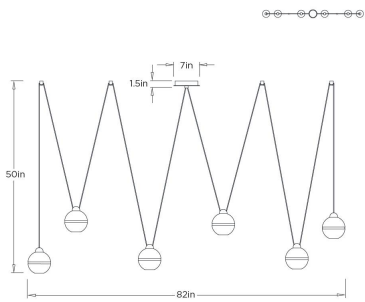

ARTERIOS

NOBLE MULTI-DROP CHANDELIER

DLC57 NOBLE MULTI-DROP CHANDELIER

ARTERIOS

DLC57
Clear, Crystal

The Noble Multi-Drop Chandelier features six extraordinary drops; each sculpted from crystal into an optical globe. Accented with sleek antique brass bands, the globes feature carved, frosted centers that conceal the light sources to produce a soft, filtered glow across your space. While the crystal positions are fixed and cord lengths are not adjustable, the ceiling mounts can be repositioned to customize the fixture's overall width and height.

APPEARANCE

Materials	Crystal, Iron
Finishes	Clear, Antique Brass
Finish Will Vary	No
Top Coat/Sealant	No

DIMENSIONS

Overall	W: 82 in x D: 7 in x H: 50 in
Globe	Dia: 6 in x H: 6.5 in
Canopy	Dia: 7 in x H: 1.5 in
Overall Hanging Height as Sold (in)	50 in

WIRING

Wire Rating	Damp
Cord	12 FT, Black/White, SPT-2
Socket	6, Integrated LED
Maximum Wattage	28
Voltage	110-120 V
LED Color Temperature	2700K
LED Compatible Dimmer	TRIAC Dimmer
LED CRI	90+
LED Lifespan (Hours)	20000
Spare Driver Included	True

SHIPPING

Product Weight	51.5 lbs
Gross Weight 1	55.5 lbs
Shipping Box 1	W: 18.5 in x D: 18.2 in x H: 26 in

ADDITIONAL INFO

Features	Assembly Required
----------	-------------------

CONTRACT

Contract Suitability	Contract Suitable As Is
----------------------	-------------------------