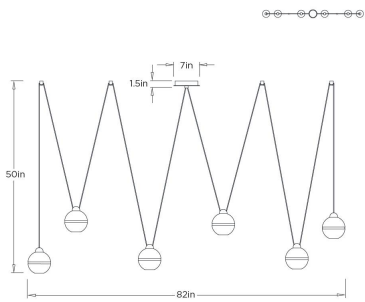

ARTERIOS

NOBLE MULTI-DROP CHANDELIER

DLC57 NOBLE MULTI-DROP CHANDELIER

ARTERIOS