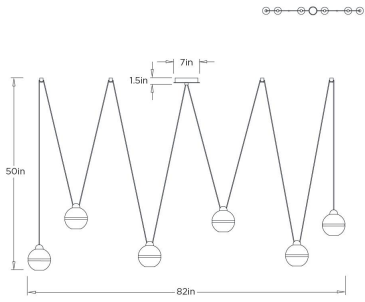

## NOBLE MULTI-DROP CHANDELIER

DLC58 NOBLE MULTI-DROP CHANDELIER ARTERIOS

DLC58  
Clear, Crystal

The Noble Multi-Drop Chandelier features six extraordinary drops, each sculpted from crystal into an optical globe. Accented with sleek chrome bands, the globes feature carved, frosted centers that conceal the light sources to produce a soft, filtered glow across your space. While the crystal positions are fixed and cord lengths are not adjustable, the ceiling mounts can be repositioned to customize the fixture's overall width and height.

### DIMENSIONS

Overall	W: 82 in x D: 7 in x H: 50 in
Globe	Dia: 6 in
Canopy	Dia: 7 in x H: 1.5 in
Overall Hanging Height as Sold (in)	50 in - 50 in