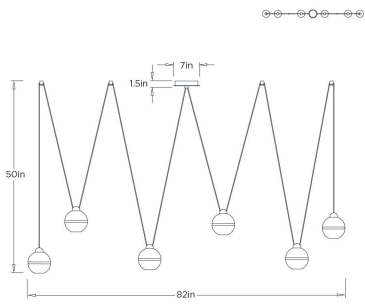

## NOBLE MULTI-DROP CHANDELIER

DLC58 NOBLE MULTI-DROP CHANDELIER ARTERIOS

DLC58  
Clear, Crystal

The Noble Multi-Drop Chandelier features six extraordinary drops, each sculpted from crystal into an optical globe. Accented with sleek antique brass bands, the globes feature carved, frosted centers that conceal the light sources to produce a soft, filtered glow across your space. While the crystal positions are fixed and cord lengths are not adjustable, the ceiling mounts can be repositioned to customize the fixture's overall width and height.

### DIMENSIONS

Overall	W: 82 in x D: 7 in x H: 50 in
Globe	Dia: 6 in
Canopy	Dia: 7 in x H: 1.5 in
Overall Hanging Height as Sold (in)	50 in

### SHIPPING

Product Weight	51.5 lbs
Gross Weight 1	55.5 lbs
Shipping Box 1	W: 18.5 in x D: 18.2 in x H: 26 in