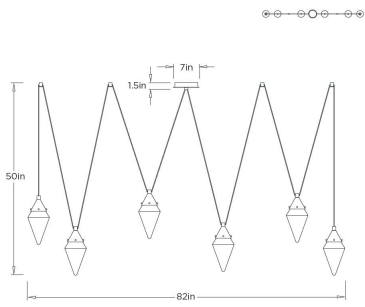

ARTERIOS

BERKLEY MULTI-DROP CHANDELIER

DLC60 BERKLEY MULTI-DROP CHANDELIER ARTERIOS

DLC60
Clear, Crystal

Composed of six solid crystal diffusers suspended in an alternating diamond and oval arrangement, the Berkley Multi-Drop Chandelier creates a striking study in extension and balance. Each faceted crystal captures and refracts concealed LED light, delivering a crisp, luminous glow with cool sophistication. Finished in antique brass, this multi-drop chandelier brings modern geometry and sculptural clarity to contemporary interiors. While the crystal positions are fixed and cord lengths are not adjustable, the ceiling mounts can be repositioned to customize the fixture's

APPEARANCE

Materials	Crystal, Iron
Finishes	Clear, Antique Brass
Finish Will Vary	No
Top Coat/Sealant	No

DIMENSIONS

Overall	W: 82 in x D: 7 in x H: 50 in
Globe	Dia: 5.5 in x H: 12.5 in
Canopy	Dia: 7 in x H: 1.5 in
Overall Hanging Height as Sold (in)	50 in

WIRING

Wire Rating	Damp
Cord	12 FT, Black/White, SPT-2
Socket	6, Integrated LED
Maximum Wattage	28
Voltage	110-120 V
LED Color Temperature	2700K
LED Compatible Dimmer	TRIAC Dimmer
LED CRI	90+
LED Lifespan (Hours)	20000
Spare Driver Included	True