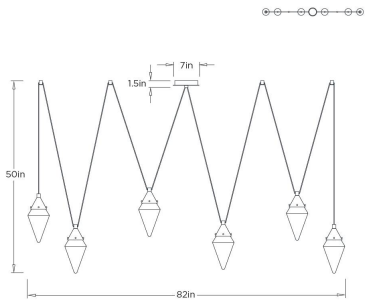

ARTERIOS

BERKLEY MULTI-DROP CHANDELIER

DLC61 BERKLEY MULTI-DROP CHANDELIER ARTERIOS

DLC61
Clear, Crystal

Composed of six solid crystal diffusers suspended in an alternating diamond and oval arrangement, the Berkley Multi-Drop Chandelier creates a striking study in extension and balance. Each faceted crystal captures and refracts concealed LED light, delivering a crisp, luminous glow with cool sophistication. Finished in vintage silver, this multi-drop chandelier brings modern geometry and sculptural clarity to contemporary interiors. While the crystal positions are fixed and cord lengths are not adjustable, the ceiling mounts can be repositioned to customize the fixture's

APPEARANCE

Materials	Crystal, Iron
Finishes	Clear, Vintage Silver
Finish Will Vary	No
Top Coat/Sealant	No

DIMENSIONS

Overall	W: 82 in x D: 7 in x H: 50 in
Globe	Dia: 5.5 in x H: 12.5 in
Canopy	Dia: 7 in x H: 1.5 in
Overall Hanging Height as Sold (in)	50 in - 50 in

WIRING

Wire Rating	Damp
Cord	12 FT, Black/White, SPT-2
Socket	6, Integrated LED
Maximum Wattage	28
Voltage	110-120 V
LED Color Temperature	2700K
LED Compatible Dimmer	TRIAC Dimmer
LED CRI	90+
LED Lifespan (Hours)	20000
Spare Driver Included	Yes