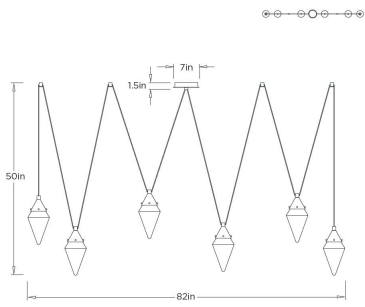

ARTERIOS

BERKLEY MULTI-DROP CHANDELIER

DLC61 BERKLEY MULTI-DROP CHANDELIER ARTERIOS

DLC61
Clear, Crystal

Composed of six solid crystal diffusers suspended in an alternating diamond and oval arrangement, the Berkley Multi-Drop Chandelier creates a striking study in extension and balance. Each faceted crystal captures and refracts concealed LED light, delivering a crisp, luminous glow with cool sophistication. Finished in vintage silver, this multi-drop chandelier brings modern geometry and sculptural clarity to contemporary interiors. While the crystal positions are fixed and cord lengths are not adjustable, the ceiling mounts can be repositioned to customize the fixture's

APPEARANCE

Materials	Crystal, Iron
Finishes	Clear, Vintage Silver
Finish Will Vary	No
Top Coat/Sealant	No

DIMENSIONS

Overall	W: 82 in x D: 7 in x H: 50 in
Globe	Dia: 5.5 in x H: 12.5 in
Canopy	Dia: 7 in x H: 1.5 in
Overall Hanging Height as Sold (in)	50 in

WIRING

Wire Rating	Damp
Cord	12 FT, Black/White, SPT-2
Socket	6, Integrated LED
Maximum Wattage	28
Voltage	110-120 V
LED Color Temperature	2700K
LED Compatible Dimmer	TRIAC Dimmer
LED CRI	90+
LED Lifespan (Hours)	20000
Spare Driver Included	True