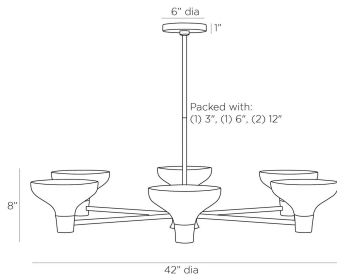

ARTERIOS

THATCHER CHANDELIER

DLI02
White Gesso, Iron

A high-contrast mix of materials dresses up the Thatcher chandelier and lends elegance to its surroundings. The sleek, six-arm illuminator is created in a framework of blackened iron, with graceful, tulip-shaped white gesso iron shades that direct light upwards. A gray-washed wood cylinder serves as a central anchor point for each arm. Finish will vary. Certified for damp locations and intended for interior use.

APPEARANCE

Materials	Iron, Iron, Wood
Finishes	White Gesso, Blackened Iron, Gray Wash
Finish Will Vary	Yes
Top Coat/Sealant	Yes

DIMENSIONS

Overall	Dia: 42.0 in x H: 9.5 in
Canopy	Dia: 6.0 in x H: 1 in
Chandelier	Dia: 42.0 in x H: 8 in
Overall Hanging Height as Sold (in)	39.5 in - 9.5 in

WIRING

Wire Rating	Damp
Cord	10 FT, Black, SVT
Socket	6, Type A - E26
Suggested Bulb Type	G16.5
Maximum Wattage	40.0
Voltage	110-120 V

CERTIFICATIONS & COMPLIANCY

Certifications	Middle East, European Union, United Kingdom, Australia, Mexico, United States, Canada
Compliance	RoHS, UL/ETL, CB

SHIPPING

Product Weight	21.0 lbs
Gross Weight 1	28.16 lbs
Shipping Box 1	W: 9.45 in x D: 38.19 in x H: 38.19 in

CONTRACT

Contract Suitability	Contract Suitable As Is
----------------------	-------------------------