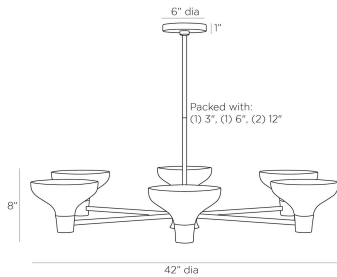

ARTERIOS

THATCHER CHANDELIER

DLI02
White Gesso, Iron

A high-contrast mix of materials dresses up the Thatcher chandelier and lends elegance to its surroundings. The sleek, six-arm illuminator is created in a framework of blackened iron, with graceful, tulip-shaped white gesso iron shades that direct light upwards. A gray-washed wood cylinder serves as a central anchor point for each arm. Finish will vary. Certified for damp locations and intended for interior use.

APPEARANCE

Materials	Iron, Iron, Wood
Finishes	White Gesso, Blackened Iron, Gray Wash
Finish Will Vary	Yes
Top Coat/Sealant	Yes

DIMENSIONS

Overall	Dia: 42.0 in x H: 9.5 in
Canopy	Dia: 6.0 in x H: 1 in
Chandelier	Dia: 42.0 in x H: 8 in
Overall Hanging Height as Sold (in)	9.5 in - 39.5 in

WIRING

Wire Rating	Damp
Cord	10 FT, Black, SVT
Socket	6, Type A - E26
Suggested Bulb Type	G16.5
Maximum Wattage	40.0
Voltage	110-120 V

CERTIFICATIONS & COMPLIANCY

Certifications	Middle East, European Union, United Kingdom, Australia, Mexico, United States, Canada
Compliance	RoHS, UL/ETL, CB

SHIPPING

Product Weight	21.0 lbs
Gross Weight 1	28.16 lbs
Shipping Box 1	W: 9.45 in x D: 38.19 in x H: 38.19 in

CONTRACT

Contract Suitability	Contract Suitable As Is
----------------------	-------------------------