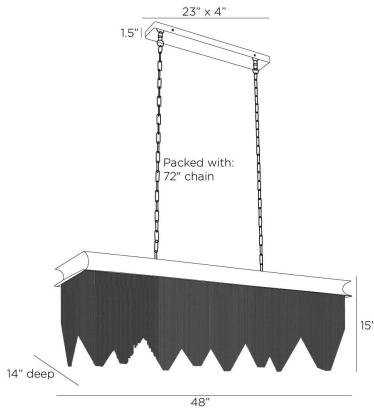

ARTERIO RS

HEIRESS LINEAR CHANDELIER

DLI03
Vintage Brass, Iron

The shapes and textures of Southwest fine jewelry inform a dazzling fixture of vintage brass-plated iron. Zig-zag antique brass chains reminiscent of a lizard's spikes deliver subtle movement and a reflective glimmer. The delicately textured vintage brass iron frame is suspended from the ceiling by dual vintage brass chains. Certified for damp locations and intended for interior use.

APPEARANCE

Materials	Iron, Iron
Finishes	Vintage Brass, Vintage Brass
Finish Will Vary	No
Top Coat/Sealant	Yes

DIMENSIONS

Overall	W: 48 in x D: 14 in x H: 18 in
Canopy	W: 23 in x D: 4 in x H: 1.5 in
Chandelier	W: 48 in x D: 14 in x H: 15 in
Overall Hanging Height as Sold (in)	54 in - 18 in

SHIPPING

Product Weight	24.0 lbs
Gross Weight 1	38.5 lbs
Shipping Box 1	W: 17.25 in x D: 51.0 in x H: 9.0 in

CONTRACT

Contract Suitability	Contract Suitable As Is
----------------------	-------------------------