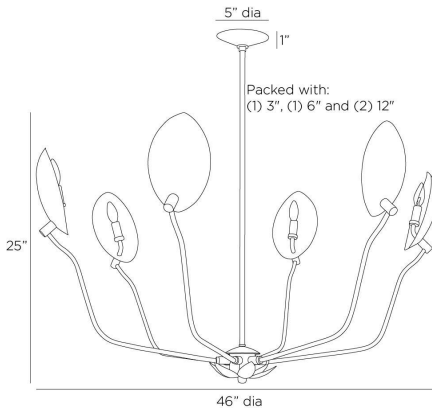

ARTERIOS

FLORES CHANDELIER

DLI04
Vintage Brass, Brass

The reflective texture of our lotus-inspired vintage brass shades bounces light to every corner of the room. The delicate arms of this vintage brass-plated iron fixture shows the hand of its maker with hammered details. When suspended over a table, a small blossom adorns the bottom for an enchanting view. Certified for damp locations and intended for interior use.

APPEARANCE

Materials	Brass, Iron
Finishes	Vintage Brass, Vintage Brass
Finish Will Vary	No
Top Coat/Sealant	Yes

DIMENSIONS

Overall	Dia: 46.0 in x H: 26 in
Canopy	Dia: 5.0 in x H: 1 in
Chandelier	Dia: 46.0 in x H: 24 in
Overall Hanging Height as Sold (in)	59 in - 26 in

WIRING

Wire Rating	Damp
Cord	10 FT, Clear/Silver, SVT
Socket	6, Type B - E12
Suggested Bulb Type	B10
Maximum Wattage	40.0
Voltage	110-120 V

CERTIFICATIONS & COMPLIANCY

Certifications	Middle East, European Union, United Kingdom, Australia, Mexico, United States, Canada
Compliance	RoHS, UL/ETL, CB

ADDITIONAL PARTS AVAILABLE

PIPE-248	(1) 3", (1) 6", (1) 12"
----------	-------------------------

REPLACEMENT PARTS

PIPE-248