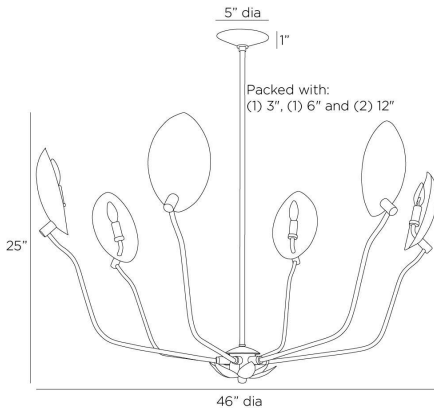

ARTERIOS

FLORES CHANDELIER

DLI04
Vintage Brass, Brass

The reflective texture of our lotus-inspired vintage brass shades bounces light to every corner of the room. The delicate arms of this vintage brass-plated iron fixture shows the hand of its maker with hammered details. When suspended over a table, a small blossom adorns the bottom for an enchanting view. Certified for damp locations and intended for interior use.

APPEARANCE

Materials	Brass, Iron
Finishes	Vintage Brass, Vintage Brass
Finish Will Vary	No
Top Coat/Sealant	Yes

DIMENSIONS

Overall	Dia: 46.0 in x H: 26 in
Canopy	Dia: 5.0 in x H: 1 in
Chandelier	Dia: 46.0 in x H: 24 in
Overall Hanging Height as Sold (in)	26 in - 59 in

WIRING

Wire Rating	Damp
Cord	10 FT, Clear/Silver, SVT
Socket	6, Type B - E12
Suggested Bulb Type	B10
Maximum Wattage	40.0
Voltage	110-120 V

CERTIFICATIONS & COMPLIANCY

Certifications	Middle East, European Union, United Kingdom, Australia, Mexico, United States, Canada
Compliance	RoHS, UL/ETL, CB

ADDITIONAL PARTS AVAILABLE

PIPE-248	(1) 3", (1) 6", (1) 12"
----------	-------------------------

REPLACEMENT PARTS

PIPE-248