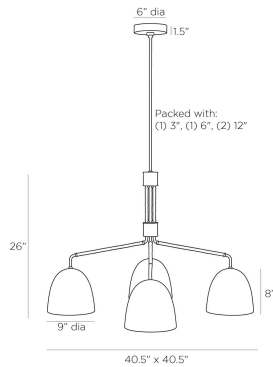

ARTERIO RS

WORTH CHANDELIER

DLI05
Vintage Brass, Brass

Imparting a classic Mid-Century silhouette, the Worth chandelier is cast in vintage brass. Natural rattan wraps the light's four arms and embellishes the central column, lending an artisan touch. The chandelier suspends from a pipe and canopy, also in vintage brass. Finish will vary. Certified for damp locations and intended for interior use.

APPEARANCE

Materials	Brass, Rattan
Finishes	Vintage Brass, Natural Rattan
Finish Will Vary	Yes
Top Coat/Sealant	Yes

DIMENSIONS

Overall	W: 40.5 in x D: 40.5 in x H: 30.5 in
Canopy	Dia: 6.0 in x H: 1.5 in
Chandelier	W: 40.5 in x D: 40.5 in x H: 26 in
Overall Hanging Height as Sold (in)	60.5 in - 30.5 in

SHIPPING

Shipping Requirements	Truck Ship
Product Weight	21.0 lbs
Gross Weight 1	41.8 lbs
Shipping Box 1	W: 33.5 in x D: 39.0 in x H: 39.0 in

CONTRACT

Contract Suitability	Contract Suitable As Is
----------------------	-------------------------