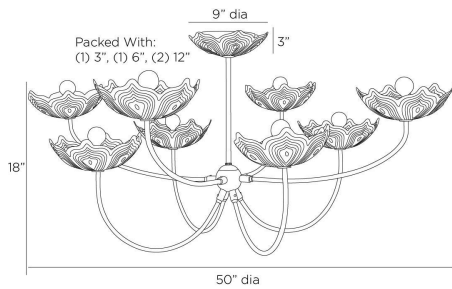

ARTERIOS

ENCINITAS CHANDELIER

DLI06
Antique Brass, Brass

A modern take on Art Nouveau, this multi-level style features lush layers gathered in a single bouquet. Reminiscent of flowers blooming in a field, each hand-formed shade of antique brass is intricately detailed, then balanced on a delicate iron armature, facing upwards for a flattering diffused effect. Finish will vary.

APPEARANCE

Materials	Brass, Iron
Finishes	Antique Brass, Antique Brass
Finish Will Vary	Yes
Top Coat/Sealant	Yes

DIMENSIONS

Overall	Dia: 50.0 in x H: 25 in
Canopy	Dia: 6.0 in x H: 1.5 in
Chandelier	Dia: 50.0 in x H: 18 in
Decorative Canopy	Dia: 10.0 in x H: 4 in
Overall Hanging Height as Sold (in)	25 in - 46 in

WIRING

Wire Rating	Damp
Cord	10 FT, Clear/Silver, SVT
Socket	8, Type B - E12
Suggested Bulb Type	G16.5
Maximum Wattage	40.0
Voltage	110-120 V

CERTIFICATIONS & COMPLIANCY

Certifications	Mexico, United States, Canada
Compliance	RoHS, UL/ETL

SHIPPING

Shipping Requirements	Truck Ship
Product Weight	13.4 lbs
Gross Weight 1	37.0 lbs
Shipping Box 1	W: 34.25 in x D: 36.0 in x H: 10.25 in

CONTRACT

Contract Suitability	Contract Suitable As Is
----------------------	-------------------------