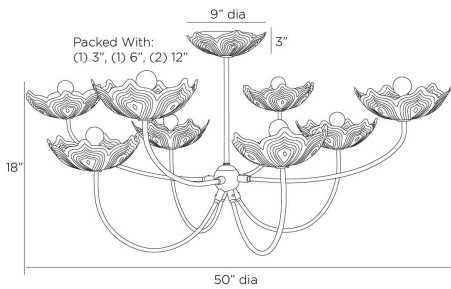

ARTERIOS

ENCINITAS CHANDELIER

DLI06
Antique Brass, Brass

A modern take on Art Nouveau, this multi-level style features lush layers gathered in a single bouquet. Reminiscent of flowers blooming in a field, each hand-formed shade of antique brass is intricately detailed, then balanced on a delicate iron armature, facing upwards for a flattering diffused effect. Finish will vary.

APPEARANCE

Materials	Brass, Iron
Finishes	Antique Brass, Antique Brass
Finish Will Vary	Yes
Top Coat/Sealant	Yes

DIMENSIONS

Overall	Dia: 50.0 in x H: 25 in
Canopy	Dia: 6.0 in x H: 1.5 in
Chandelier	Dia: 50.0 in x H: 18 in
Decorative Canopy	Dia: 10.0 in x H: 4 in
Overall Hanging Height as Sold (in)	46 in - 25 in

WIRING

Wire Rating	Damp
Cord	10 FT, Clear/Silver, SVT
Socket	8, Type B - E12
Suggested Bulb Type	G16.5
Maximum Wattage	40.0
Voltage	110-120 V

CERTIFICATIONS & COMPLIANCY

Certifications	Mexico, United States, Canada
Compliance	RoHS, UL/ETL

SHIPPING

Shipping Requirements	Truck Ship
Product Weight	13.4 lbs
Gross Weight 1	37.0 lbs
Shipping Box 1	W: 34.25 in x D: 36.0 in x H: 10.25 in

CONTRACT

Contract Suitability	Contract Suitable As Is
----------------------	-------------------------