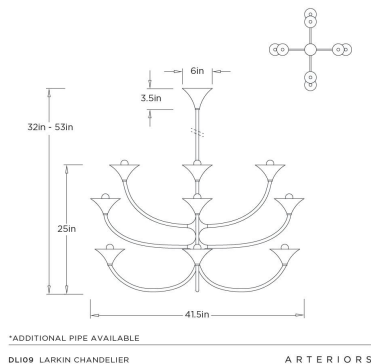

ARTERIOS

LARKIN CHANDELIER

DLI09
Black Gesso, Iron

Like a biomorphic sculpture, this fixture boasts twelve black gesso iron arms to radiate light into every corner. Reminiscent of a mobile, the spiny frame hangs from a canopy, allowing this fixture to become a focal point when hung in a spacious living area or entryway. Certified for damp locations and intended for interior use. Finish will vary.

APPEARANCE

Materials	Iron
Finishes	Black Gesso
Finish Will Vary	Yes
Top Coat/Sealant	Yes

DIMENSIONS

Overall	Dia: 41.5 in x H: 32 in
Canopy	Dia: 6.0 in x H: 3.5 in
Chandelier	Dia: 41.5 in x H: 25 in
Overall Hanging Height as Sold (in)	53 in - 32 in

WIRING

Wire Rating	Damp
Cord	10 FT, Black, SVT
Socket	12, Type B - E12
Suggested Bulb Type	G16.5
Maximum Wattage	25.0
Voltage	110-120 V

CERTIFICATIONS & COMPLIANCY

Certifications	Mexico, United States, Canada
Compliance	RoHS, UL/ETL