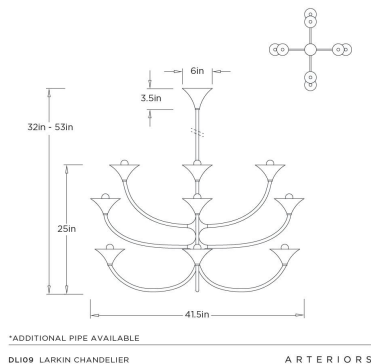

LARKIN CHANDELIER

DLI09  
Black Gesso, Iron

Like a biomorphic sculpture, this fixture boasts twelve black gesso iron arms to radiate light into every corner. Reminiscent of a mobile, the spiny frame hangs from a canopy, allowing this fixture to become a focal point when hung in a spacious living area or entryway. Certified for damp locations and intended for interior use. Finish will vary.

APPEARANCE

Materials	Iron
Finishes	Black Gesso
Finish Will Vary	Yes
Top Coat/Sealant	Yes

DIMENSIONS

Overall	Dia: 41.5 in x H: 32 in
Canopy	Dia: 6.0 in x H: 3.5 in
Chandelier	Dia: 41.5 in x H: 25 in
Overall Hanging Height as Sold (in)	53 in - 32 in

WIRING

Wire Rating	Damp
Cord	10 FT, Black, SVT
Socket	12, Type B - E12
Suggested Bulb Type	G16.5
Maximum Wattage	25.0
Voltage	110-120 V

CERTIFICATIONS & COMPLIANCY

Certifications	Mexico, United States, Canada
Compliance	RoHS, UL/ETL

REPLACEMENT PARTS

PIPE-626
----------