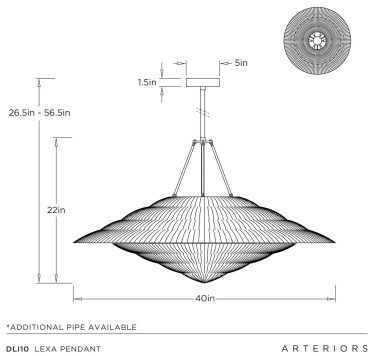

## LEXA PENDANT

DLI10  
Vintage Brass, Brass

A glamorous network of vintage brass wire is meticulously hand-wrapped and tiered to evoke the silhouette of a clamshell. Suspended from an iron pipe in an antique brass finish, this striking chandelier plays with negative space with its two sculptural tiers intentionally separated to cast a dynamic interplay of light and shadow. Finished with refined hook-and-eye detailing. Certified for damp locations and intended for interior use. Finish will vary.

### DIMENSIONS

Overall	Dia: 40.0 in x H: 26.5 in
Canopy	H: 1.5 in
Chandelier	Dia: 40.0 in x H: 22 in
Overall Hanging Height as Sold (in)	26.5 in - 56.5 in