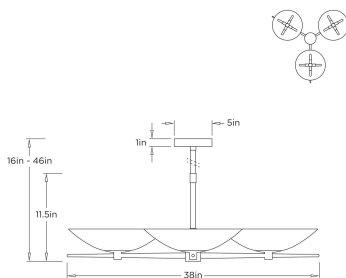

ARTERIOS

MASON CHANDELIER

*ADDITIONAL PIPE AVAILABLE

DL111 MASON CHANDELIER

ARTERIOS

DL111
Natural Iron, Iron

Suspended within a framework of natural iron, this forged-style fixture showcases the craftsmanship of its handmade construction. A trio of plain mirror panels reflects light upward, creating an enchanting glow that adds drama to an entryway, dining room, or breakfast nook. Certified for damp locations and intended for interior use. Finish will vary.

APPEARANCE

Materials	Iron, Mirror
Finishes	Natural Iron, Plain
Finish Will Vary	Yes
Top Coat/Sealant	Yes

DIMENSIONS

Overall	Dia: 38.0 in x H: 16 in
Body	Dia: 38.0 in x H: 11.5 in
Canopy	Dia: 5.0 in x H: 1 in
Overall Hanging Height as Sold (in)	16 in - 46 in

WIRING

Wire Rating	Damp
Cord	10 FT, Black, SVT
Socket	9, Type B - E12
Suggested Bulb Type	B8
Maximum Wattage	25.0
Voltage	110-120 V

CERTIFICATIONS & COMPLIANCY

Certifications	Middle East, European Union, United Kingdom, Mexico, United States, Canada
Compliance	RoHS, UL/ETL, CB

SHIPPING

Product Weight	18.3 lbs
Gross Weight 1	26.3 lbs
Shipping Box 1	W: 40.0 in x D: 40.0 in x H: 8.0 in

CONTRACT

Contract Suitability	Contract Suitable As Is
----------------------	-------------------------