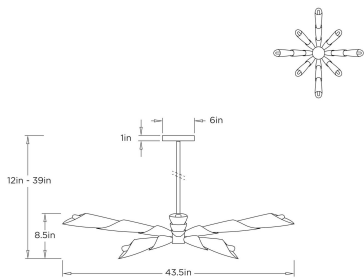

ARTERIOS

MORGAN FLUSH MOUNT

*ADDITIONAL PIPE AVAILABLE

DL113 MORGAN FLUSH MOUNT

ARTERIOS

DL113
Vintage Brass, Brass

This angular design echoes the slender, tapered form of the cerith shell. Each elongated shade is crafted from multiple vintage brass components that telescope from a brass-mounted pipe, casting light in a dramatic, all-directional display. Certified for damp locations and intended for interior use. Finish will vary.

APPEARANCE

Materials	Brass
Finishes	Vintage Brass
Finish Will Vary	Yes
Top Coat/Sealant	Yes

DIMENSIONS

Overall	Dia: 43.5 in x H: 12 in
Canopy	Dia: 6.0 in x H: 1 in
Chandelier	Dia: 43.5 in x H: 12 in
Overall Hanging Height as Sold (in)	41.5 in - 12 in

WIRING

Wire Rating	Damp
Cord	10 FT, Clear/Silver, SVT
Socket	8, Type B - E12
Suggested Bulb Type	T8
Maximum Wattage	25.0
Voltage	110-120 V

CERTIFICATIONS & COMPLIANCY

Certifications	Middle East, European Union, United Kingdom, Mexico, United States, Canada
Compliance	RoHS, UL/ETL, CB

SHIPPING

Product Weight	25.57 lbs
Gross Weight 1	33.57 lbs
Shipping Box 1	W: 38.5 in x D: 38.5 in x H: 20.0 in

CONTRACT

Contract Suitability	Contract Suitable As Is
----------------------	-------------------------