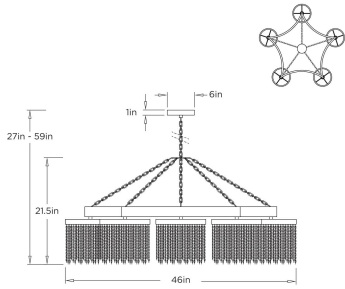

ARTERIOS

LANGSTON CHANDELIER

ARTERIOS