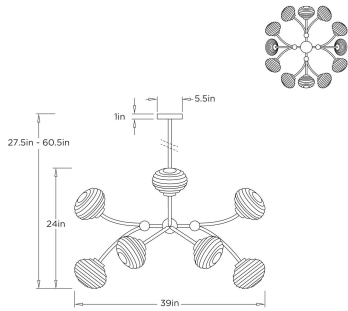

ARTERIOS

MERRICK CHANDELIER

*ADDITIONAL PIPE AVAILABLE
DLI15 MERRICK CHANDELIER ARTERIOS

DLI15
Vintage Brass, Iron

Globes of antique smoke luster glass cluster in bouquet-like structures from a framework of vintage brass, showcasing a new glass finish and texture. This dramatic fixture is suspended from an iron pipe in a vintage brass finish and was designed to cast an amber light across the ceiling and walls. Certified for damp locations and intended for interior use. Finish will vary.

APPEARANCE

Materials	Iron, Glass
Finishes	Vintage Brass, Antique Smoke Luster
Finish Will Vary	Yes
Top Coat/Sealant	Yes

DIMENSIONS

Overall	Dia: 39.0 in x H: 27.5 in
Canopy	Dia: 5.5 in x H: 1 in
Chandelier	Dia: 39.0 in x H: 24 in
Overall Hanging Height as Sold (in)	27.5 in - 54.5 in

SHIPPING

Shipping Requirements	Truck Ship
Product Weight	34.0 lbs
Gross Weight 1	42.0 lbs
Shipping Box 1	W: 34.0 in x D: 34.0 in x H: 21.5 in

CONTRACT

Contract Suitability	Contract Suitable As Is
----------------------	-------------------------

REPLACEMENT PARTS

DLI15GLS