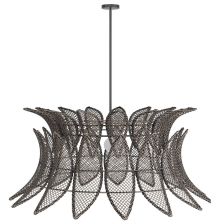

ARTERIO RS

TISDALE PENDANT

DLS04
Gray Wash, Rattan

Botanic beauty and artisanship come together in our Tisdale pendant. The statement piece is formed in woven, gray-washed rattan petal shapes that bend gracefully over a flared framework of bronzed iron. The large-scale fixture is fitted with a pipe suspension also in bronzed iron. Finish will vary.

APPEARANCE

Materials	Rattan, Iron
Finishes	Gray Wash, Bronze
Finish Will Vary	Yes
Top Coat/Sealant	No

DIMENSIONS

Overall	Dia: 40.0 in x H: 23 in
Canopy	Dia: 5.0 in x H: 1 in
Chandelier	Dia: 40.0 in x H: 18 in
Overall Hanging Height as Sold (in)	23 in - 53 in