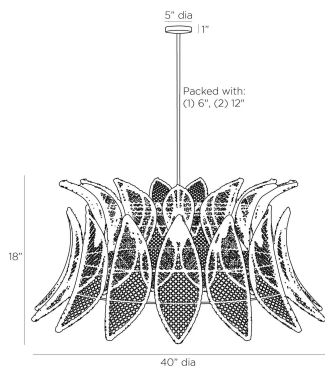

ARTERIO RS

TISDALE PENDANT

DLS04
Gray Wash, Rattan

Botanic beauty and artisanship come together in our Tisdale pendant. The statement piece is formed in woven, gray-washed rattan petal shapes that bend gracefully over a flared framework of bronzed iron. The large-scale fixture is fitted with a pipe suspension also in bronzed iron. Finish will vary.

APPEARANCE

Materials	Rattan, Iron
Finishes	Gray Wash, Bronze
Finish Will Vary	Yes
Top Coat/Sealant	No

DIMENSIONS

Overall	Dia: 40.0 in x H: 23 in
Canopy	Dia: 5.0 in x H: 1 in
Chandelier	Dia: 40.0 in x H: 18 in
Overall Hanging Height as Sold (in)	23 in - 53 in

WIRING

Wire Rating	Indoor Only
Cord	10 FT, Black/White, SVT
Socket	1, Type A - E26
Suggested Bulb Type	G25
Maximum Wattage	60.0
Voltage	110-120 V

CERTIFICATIONS & COMPLIANCY

Certifications	Middle East, European Union, United Kingdom, Australia, Mexico, United States, Canada
Compliance	RoHS, UL/ETL, CB

PIPE-585	(1) 6", (1) 12"
----------	-----------------

REPLACEMENT PARTS

CANOPY-651
