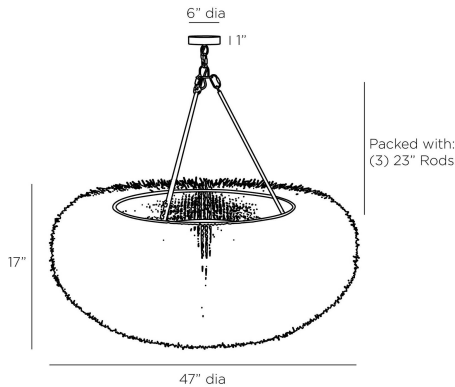

ARTERIO RS

ZARIA CHANDELIER

Packed with:
(3) 23" Rods

DLS07
Black Stained, Rattan

A play of shadow and light peeks through woven rattan in a classic ring silhouette. Stained in black and suspended from a trio of antique finished pipes and chain, Zaria was made to reflect intriguing shadows on walls and ceiling through the open weave of sustainable rattan. Finish will vary.

APPEARANCE

Materials	Rattan, Iron
Finishes	Black Stained, Antique Brass
Finish Will Vary	Yes
Top Coat/Sealant	Yes

DIMENSIONS

Overall	Dia: 47.0 in x H: 39 in
Canopy	Dia: 6.0 in x H: 1 in
Chandelier	Dia: 47.0 in x H: 17 in
Overall Hanging Height as Sold (in)	75 in - 39 in

WIRING

Wire Rating	Indoor Only
Cord	10 FT, Clear/Silver, SVT
Socket	9, Type B - E12
Suggested Bulb Type	B10
Maximum Wattage	40.0
Voltage	110-120 V

CERTIFICATIONS & COMPLIANCY

Certifications	Mexico, United States, Canada
Compliance	RoHS, UL/ETL

SHIPPING

Shipping Requirements	Truck Ship
Product Weight	35.3 lbs
Gross Weight 1	56.9 lbs
Shipping Box 1	W: 50.0 in x D: 50.0 in x H: 18.0 in

ADDITIONAL INFO

Features	Sustainable
----------	-------------