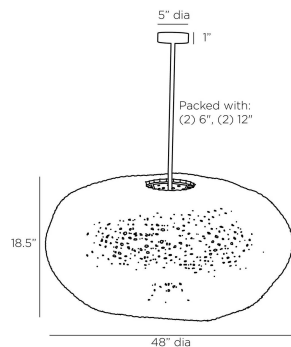

ARTERIO RS

YARA CHANDELIER

DLS08
White, Wood

White beechwood hand-carved rings are strung together to reflect a dreamy cumulous cloud. Hung from an iron pipe finished in antique brass, the asymmetrical form of the Yara was made to reflect intriguing shadows on walls and ceilings. This design was made from sustainable materials. Finish will vary.

APPEARANCE

Materials	Wood, Iron
Finishes	White, Antique Brass
Finish Will Vary	Yes
Top Coat/Sealant	Yes

DIMENSIONS

Overall	Dia: 48.0 in x H: 20.5 in
Canopy	Dia: 5.0 in x H: 1 in
Pendant	Dia: 48.0 in x H: 18.5 in
Overall Hanging Height as Sold (in)	20.5 in - 44.5 in

SHIPPING

Shipping Requirements	Truck Ship
Product Weight	37.1 lbs
Gross Weight 1	66.15 lbs
Shipping Box 1	W: 48.5 in x D: 48.5 in x H: 24.0 in

CONTRACT

Contract Suitability	Contract Suitable As Is
----------------------	-------------------------