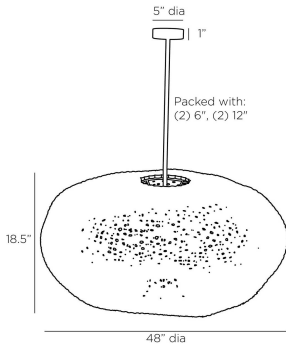

ARTERIO S

YARA CHANDELIER

DLS08
White, Wood

White beechwood hand-carved rings are strung together to reflect a dreamy cumulous cloud. Hung from an iron pipe finished in antique brass, the asymmetrical form of the Yara was made to reflect intriguing shadows on walls and ceilings. This design was made from sustainable materials. Finish will vary.

APPEARANCE

Materials	Wood, Iron
Finishes	White, Antique Brass
Finish Will Vary	Yes
Top Coat/Sealant	Yes

DIMENSIONS

Overall	Dia: 48.0 in x H: 20.5 in
Canopy	Dia: 5.0 in x H: 1 in
Pendant	Dia: 48.0 in x H: 18.5 in
Overall Hanging Height as Sold (in)	44.5 in - 20.5 in

WIRING

Wire Rating	Indoor Only
Cord	10 FT, Clear/Silver, SVT
Socket	4, Type B - E12
Suggested Bulb Type	G25
Maximum Wattage	40.0
Voltage	110-120 V

CERTIFICATIONS & COMPLIANCY

Certifications	Middle East, European Union, United Kingdom, Australia, Mexico, United States, Canada
Compliance	RoHS, UL/ETL, CB

SHIPPING

Shipping Requirements	Truck Ship
Product Weight	37.1 lbs
Gross Weight 1	66.15 lbs
Shipping Box 1	W: 48.5 in x D: 48.5 in x H: 24.0 in

CONTRACT

Contract Suitability	Contract Suitable As Is
----------------------	-------------------------