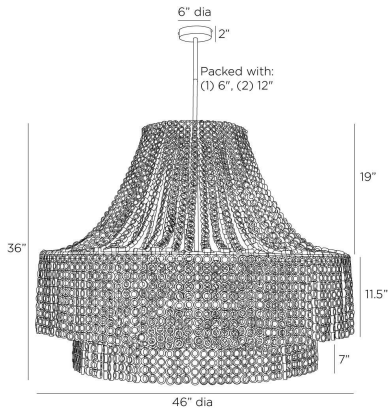

# ARTERIO RS

## HANNIE LARGE CHANDELIER

DLS10  
White, Wood

We updated the classic Hannie in a super-sized scale for extra impact, assuring it will be the ultimate statement piece. A beaded, whitewash beechwood empire silhouette lays the foundation for creative detailing, including hand-carved circular beads that layer to diffuse light throughout a space. This textural style suspends from an antique brass-plated iron pipe. Finish will vary.

### DIMENSIONS

Overall	Dia: 46.0 in x H: 44 in
Bottom Tier	H: 7 in
Canopy	Dia: 6.0 in x H: 2 in
Chandelier	Dia: 46.0 in x H: 36 in
Middle Tier	H: 11.5 in
Top Tier	H: 19 in
Overall Hanging Height as Sold (in)	44 in - 68 in