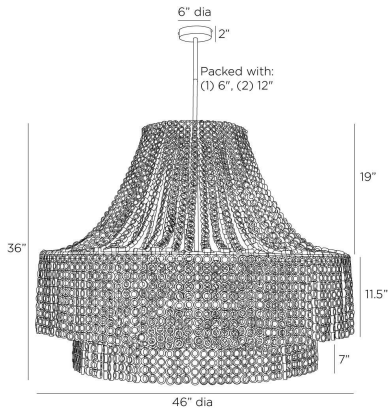

ARTERIOS

HANNIE LARGE CHANDELIER

DLS10
White, Wood

We updated the classic Hannie in a super-sized scale for extra impact, assuring it will be the ultimate statement piece. A beaded, whitewash beechwood empire silhouette lays the foundation for creative detailing, including hand-carved circular beads that layer to diffuse light throughout a space. This textural style suspends from an antique brass-plated iron pipe. Finish will vary.

APPEARANCE

Materials	Wood, Iron
Finishes	White, Antique Brass
Finish Will Vary	Yes
Top Coat/Sealant	No

DIMENSIONS

Overall	Dia: 46.0 in x H: 44 in
Bottom Tier	H: 7 in
Canopy	Dia: 6.0 in x H: 2 in
Chandelier	Dia: 46.0 in x H: 36 in
Middle Tier	H: 11.5 in
Top Tier	H: 19 in
Overall Hanging Height as Sold (in)	68 in - 44 in

ADDITIONAL PARTS AVAILABLE

PIPE-593	(1) 6", (1) 12"
----------	-----------------

REPLACEMENT PARTS

CANOPY-705
DLS10BEADBOT
DLS10BEADMID
DLS10BEADTOP