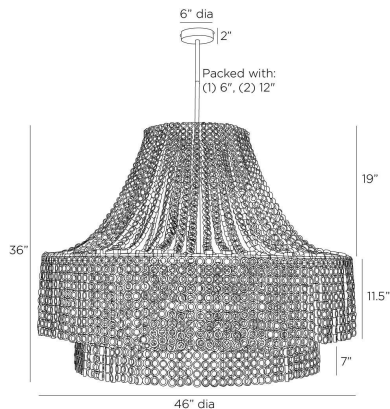

ARTERIOS

HANNIE LARGE CHANDELIER

DLS11
Gray Wash, Wood

We updated the classic Hannie in a super-sized scale for extra impact, assuring it will be the ultimate statement piece. A beaded, dark greywashed beechwood empire silhouette lays the foundation for creative detailing, including hand-carved circular beads layered to diffuse light throughout a space. This textural style suspends from an antique brass-plated iron pipe. Finish will vary.

APPEARANCE

Materials	Wood, Iron
Finishes	Gray Wash, Antique Brass
Finish Will Vary	Yes
Top Coat/Sealant	No

DIMENSIONS

Overall	Dia: 46.0 in x H: 44 in
Bottom Tier	H: 7 in
Canopy	Dia: 6.0 in x H: 2 in
Chandelier	Dia: 46.0 in x H: 36 in
Middle Tier	H: 11.5 in
Top Tier	H: 19 in
Overall Hanging Height as Sold (in)	68 in - 44 in