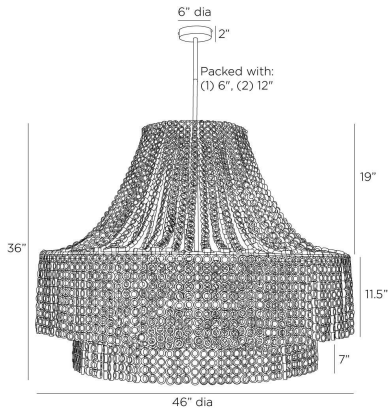

ARTERIOS

HANNIE LARGE CHANDELIER

DLS11
Gray Wash, Wood

We updated the classic Hannie in a super-sized scale for extra impact, assuring it will be the ultimate statement piece. A beaded, dark greywashed beechwood empire silhouette lays the foundation for creative detailing, including hand-carved circular beads layered to diffuse light throughout a space. This textural style suspends from an antique brass-plated iron pipe. Finish will vary.

APPEARANCE

Materials	Wood, Iron
Finishes	Gray Wash, Antique Brass
Finish Will Vary	Yes
Top Coat/Sealant	No

DIMENSIONS

Overall	Dia: 46.0 in x H: 44 in
Bottom Tier	H: 7 in
Canopy	Dia: 6.0 in x H: 2 in
Chandelier	Dia: 46.0 in x H: 36 in
Middle Tier	H: 11.5 in
Top Tier	H: 19 in
Overall Hanging Height as Sold (in)	44 in - 68 in