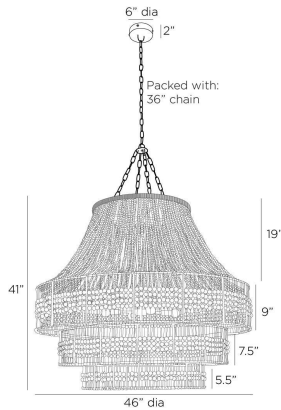

TULANE LARGE CHANDELIER

DLS13
Natural, Wood

An oversized twist on the traditional empire chandelier, the Tulane establishes a strong presence while remaining light and airy. The tiered construction is crafted from hand-cut natural wooden beads along a natural abaca-wrapped frame, delivering a rustic element to its feminine form. The large-scale open-form structure allows light to cascade down each layer, brilliantly illuminating its surroundings. Finish will vary.

APPEARANCE

Materials	Wood, Abaca, Iron
Finishes	Natural, Natural, White
Finish Will Vary	Yes
Top Coat/Sealant	No

DIMENSIONS

Overall	Dia: 46.0 in x H: 45 in
Bottom Tier	H: 5.5 in
Canopy	Dia: 6.0 in x H: 2 in
Chandelier	Dia: 46.0 in x H: 41 in
Middle Tier	H: 9 in
Top Tier	H: 19 in
Overall Hanging Height as Sold (in)	45 in - 79 in

WIRING

Wire Rating	Indoor Only
Cord	10 FT, Clear/Silver, SVT
Socket	8, Type B - E12
Suggested Bulb Type	G16.5
Maximum Wattage	40.0
Voltage	110-120 V

CERTIFICATIONS & COMPLIANCY

Certifications	Mexico, United States, Canada
Compliance	RoHS, UL/ETL