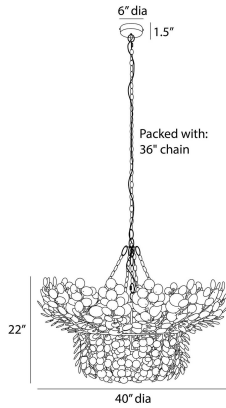

ARTERIO RS

BILAL CHANDELIER

DLS14
Ivory, Coconut

The lush allure of tropical foliage informs the two-tiered Bilal. Suspended from an antique brass iron finished chain, discs of coconut shells in a neutral ivory hue are strung together to reveal a vision of illumination. Finish will vary.

APPEARANCE

Materials	Coconut, Iron
Finishes	Ivory, Antique Brass
Finish Will Vary	Yes
Top Coat/Sealant	No

DIMENSIONS

Overall	Dia: 40.0 in x H: 31 in
Canopy	Dia: 6.0 in x H: 1.5 in
Chandelier	Dia: 40.0 in x H: 22 in
Overall Hanging Height as Sold (in)	67 in - 31 in

WIRING

Wire Rating	Indoor Only
Cord	10 FT, Clear/Silver, SVT
Socket	8, Type B - E12
Suggested Bulb Type	B10
Maximum Wattage	40.0
Voltage	110-120 V

CERTIFICATIONS & COMPLIANCY

Certifications	Middle East, European Union, United Kingdom, Mexico, United States, Canada
Compliance	RoHS, UL/ETL, CB

SHIPPING

Shipping Requirements	Truck Ship
Product Weight	26.1 lbs
Gross Weight 1	59.52 lbs
Shipping Box 1	W: 42.0 in x D: 42.0 in x H: 28.0 in

CONTRACT

Contract Suitability	Contract Suitable As Is
----------------------	-------------------------