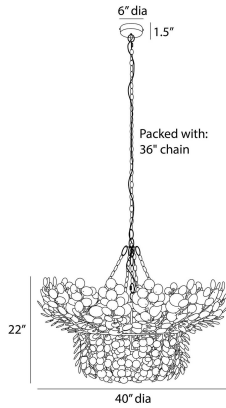

# ARTERIO RS

### DIMENSIONS

Overall	Dia: 40.0 in x H: 31 in
Canopy	Dia: 6.0 in x H: 1.5 in
Chandelier	Dia: 40.0 in x H: 22 in
Overall Hanging Height as Sold (in)	31 in - 67 in

### COMPONENTS

Pipe or Chain Included	36"
------------------------	-----