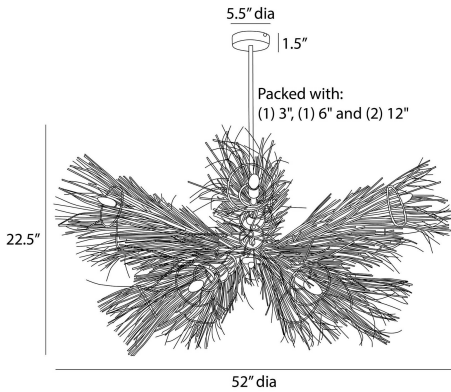

# ARTERIO RS

### DIMENSIONS

Overall	Dia: 52.0 in x H: 24 in
Canopy	Dia: 5.5 in x H: 1.5 in
Chandelier	Dia: 52.0 in x H: 22.5 in
Overall Hanging Height as Sold (in)	24 in - 49.5 in