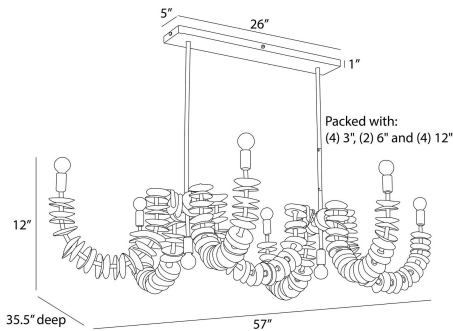

ARTERIO RS

KALAMA LINEAR CHANDELIER

DLS16
Ivory, Coconut

Both whimsical and natural, ivory coconut shell discs are strung on an ivory jute wrapped frame. Recalling the dramatic drape of a necklace, the directional strands hang airily from pipes of antique brass iron. A matching square canopy holds this dramatic fixture securely to the ceiling. Finish will vary.

APPEARANCE

Materials	Coconut, Jute, Iron
Finishes	Ivory, Ivory, Antique Brass
Finish Will Vary	Yes
Top Coat/Sealant	No

DIMENSIONS

Overall	W: 57 in x D: 35.5 in x H: 17 in
Canopy	W: 26 in x D: 5 in x H: 1 in
Chandelier	W: 57 in x D: 35.5 in x H: 12 in
Overall Hanging Height as Sold (in)	49 in - 17 in

SHIPPING

Shipping Requirements	Truck Ship
Product Weight	19.8 lbs
Gross Weight 1	30.86 lbs
Shipping Box 1	W: 60.0 in x D: 39.0 in x H: 21.0 in

CONTRACT

Contract Suitability	Contract Suitable As Is
----------------------	-------------------------

ADDITIONAL PARTS AVAILABLE

PIPE-614	(1) 3", (1) 6", (1) 12"
----------	-------------------------

REPLACEMENT PARTS

PIPE-614
