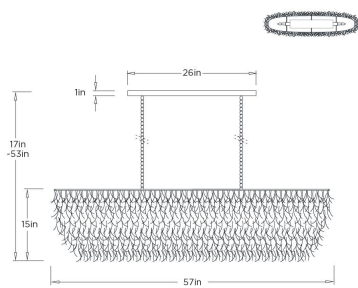

ARTERIO RS

CABO LINEAR CHANDELIER

*ADDITIONAL CHAIN AVAILABLE
DLS17 CABO LINEAR CHANDELIER ARTERIO RS

DLS17
Ivory, Coco Shell

Evoking the beauty of nature, the Cabo Linear Chandelier features ivory coconut shells arranged in an organic, layered pattern. Its extended silhouette emphasizes texture and depth, while the shells emit a soft, warm glow.

APPEARANCE

Materials	Coco Shell, Iron
Finishes	Ivory, Antique Brass
Finish Will Vary	Yes
Top Coat/Sealant	No

DIMENSIONS

Overall	W: 57 in x D: 15 in x H: 17 in
Body	W: 57 in x D: 15 in x H: 14 in
Canopy	W: 26 in x D: 5 in x H: 1 in
Chandelier	W: 52 in x D: 10 in x H: 6 in
Overall Hanging Height as Sold (in)	17 in

WIRING

Wire Rating	Indoor Only
Cord	10 FT, Clear/Silver, SPT-2
Socket	6, Type B- E12
Suggested Bulb Type	B10
Maximum Wattage	40
Voltage	110-120 V

SHIPPING

Shipping Requirements	Truck Ship
Product Weight	33.51 lbs
Gross Weight 1	45.42 lbs
Shipping Box 1	W: 16 in x D: 58 in x H: 12 in