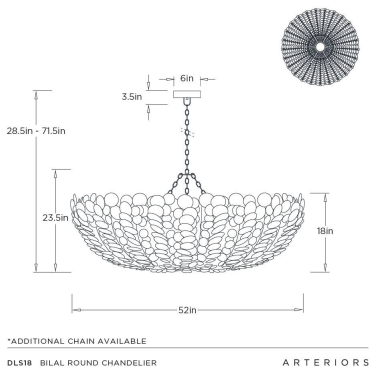

ARTERIOS

BILAL ROUND CHANDELIER

DLS18
Eucalyptus Stain, Coco Shell

Capturing the lush allure of tropical foliage on a grand scale, the Bilal Round Chandelier features coconut shell discs in a rich eucalyptus stained hue. Suspended from antique brass iron chains, its expansive silhouette provides a textural vision of illumination inspired by the organic forms of succulent plants.

APPEARANCE

Materials	Coco Shell, Iron
Finishes	Eucalyptus Stain, Antique Brass
Finish Will Vary	Yes
Top Coat/Sealant	No

DIMENSIONS

Overall	Dia: 52 in x H: 28.5 in
Body	H: 23.5 in
Canopy	Dia: 6 in x H: 3.5 in
Chandelier	Dia: 52.0 in x H: 19.5 in
Overall Hanging Height as Sold (in)	28.5 in