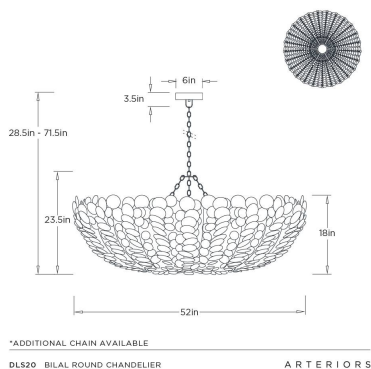

ARTERIOS

BILAL ROUND CHANDELIER

DLS20
Ivory, Coco Shell

Inspired by the layered forms of succulent plants, the Bilal Round Chandelier offers a grand, textural vision of tropical beauty. Coconut shell discs in a serene ivory create an airy silhouette suspended from an antique brass iron frame. This expansive design blends artisanal craftsmanship with natural materials, casting a warm, patterned glow that elevates grand entryways or dining rooms.

APPEARANCE

| | |
|------------------|----------------------|
| Materials | Coco Shell, Iron |
| Finishes | Ivory, Antique Brass |
| Finish Will Vary | Yes |
| Top Coat/Sealant | No |

DIMENSIONS

| | |
|-------------------------------------|---------------------------|
| Overall | Dia: 52 in x H: 28.5 in |
| Body | H: 23.5 in |
| Canopy | Dia: 6 in x H: 3.5 in |
| Chandelier | Dia: 52.0 in x H: 19.5 in |
| Overall Hanging Height as Sold (in) | 28.5 in |

WIRING

| | |
|---------------------|----------------------------|
| Wire Rating | Indoor Only |
| Cord | 10 FT, Clear/Silver, SPT-2 |
| Socket | 6, Type B - E12 |
| Suggested Bulb Type | G16.5 |
| Maximum Wattage | 40 |
| Voltage | 110-120 V |