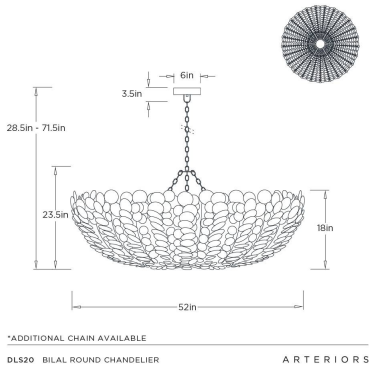

# ARTERIOS

## BILAL ROUND CHANDELIER

DLS20  
Ivory, Coco Shell

Inspired by the layered forms of succulent plants, the Bilal Round Chandelier offers a grand, textural vision of tropical beauty. Coconut shell discs in a serene ivory create an airy silhouette suspended from an antique brass iron frame. This expansive design blends artisanal craftsmanship with natural materials, casting a warm, patterned glow that elevates grand entryways or dining rooms.

### DIMENSIONS

Overall	Dia: 52 in x H: 28.5 in
Body	H: 23.5 in
Canopy	Dia: 6 in x H: 3.5 in
Chandelier	Dia: 52.0 in x H: 19.5 in
Overall Hanging Height as Sold (in)	71.5 in - 28.5 in