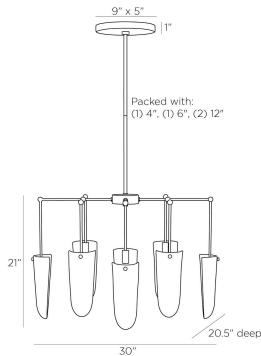

ARTERIO RS

VALERIA CHANDELIER

DMC04
Clear Seedy, Glass

Our luxe Valeria chandelier is fashioned in clear seedy glass, with a delicate, oval pipe framework in antique brass iron. Like glistening water droplets, shield-shaped shades cascade from each arm, casting warm ambient light as it passes through the textured glass. Finish will vary.

APPEARANCE

Materials	Glass, Iron
Finishes	Clear Seedy, Antique Brass
Finish Will Vary	Yes
Top Coat/Sealant	No

DIMENSIONS

Overall	W: 30 in x D: 20.5 in x H: 26 in
Canopy	W: 9 in x D: 5 in x H: 1 in
Chandelier	W: 30 in x D: 20.5 in x H: 21 in
Overall Hanging Height as Sold (in)	26 in - 56 in

WIRING

Wire Rating	Damp
Cord	7 FT, Clear/Silver, SVT
Socket	8, Type B - E12
Suggested Bulb Type	B8
Maximum Wattage	60.0
Voltage	110-120 V

CERTIFICATIONS & COMPLIANCY

Certifications	Middle East, European Union, United Kingdom, Australia, Mexico, United States, Canada
Compliance	RoHS, UL/ETL, CB

SHIPPING

Product Weight	19.0 lbs
Gross Weight 1	25.8 lbs
Shipping Box 1	W: 16.7 in x D: 22.0 in x H: 32.1 in

CONTRACT

Contract Suitability	Contract Suitable As Is
----------------------	-------------------------