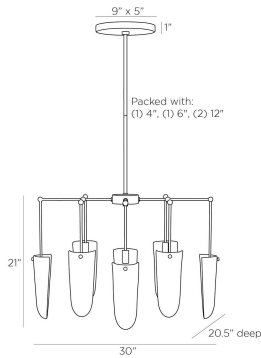

ARTERIO RS

VALERIA CHANDELIER

DMC04
Clear Seedy, Glass

Our luxe Valeria chandelier is fashioned in clear seedy glass, with a delicate, oval pipe framework in antique brass iron. Like glistening water droplets, shield-shaped shades cascade from each arm, casting warm ambient light as it passes through the textured glass. Finish will vary.

APPEARANCE

Materials	Glass, Iron
Finishes	Clear Seedy, Antique Brass
Finish Will Vary	Yes
Top Coat/Sealant	No

DIMENSIONS

Overall	W: 30 in x D: 20.5 in x H: 26 in
Canopy	W: 9 in x D: 5 in x H: 1 in
Chandelier	W: 30 in x D: 20.5 in x H: 21 in
Overall Hanging Height as Sold (in)	56 in - 26 in

WIRING

Wire Rating	Damp
Cord	7 FT, Clear/Silver, SVT
Socket	8, Type B - E12
Suggested Bulb Type	B8
Maximum Wattage	60.0
Voltage	110-120 V

CERTIFICATIONS & COMPLIANCY

Certifications	Middle East, European Union, United Kingdom, Australia, Mexico, United States, Canada
Compliance	RoHS, UL/ETL, CB

SHIPPING

Product Weight	19.0 lbs
Gross Weight 1	25.8 lbs
Shipping Box 1	W: 16.7 in x D: 22.0 in x H: 32.1 in

CONTRACT

Contract Suitability	Contract Suitable As Is

SLOPE CEILING COMPATIBILITY

Sloped Ceiling Compatible	No, is not compatible

COMPONENTS

Pipe or Chain Included	(1) 4", (1) 6", (2) 12" Pipes

ADDITIONAL PARTS AVAILABLE

PIPE-513	(1) 4", (1) 6", (1) 12"

REPLACEMENT PARTS

CANOPY-637
DMC04GLS
DMC04SCREW