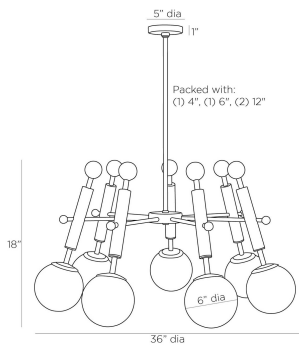

ARTERIO RS

VERONA CHANDELIER

DMC05
Antique Brass, Iron

Loaded with visual interest, the Verona chandelier is fashioned with a slanted, umbrella-shaped, piped framework in antique brass iron and opal-swirl glass shades. The dynamic piece is embellished with white alabaster orbed finials that top each of the eight lights. Finish will vary.

APPEARANCE

Materials	Iron, Glass, Alabaster
Finishes	Antique Brass, Opal Swirl, White
Finish Will Vary	Yes
Top Coat/Sealant	Yes

DIMENSIONS

Overall	Dia: 36.0 in x H: 20 in
Canopy	Dia: 5.0 in x H: 1 in
Chandelier	Dia: 36.0 in x H: 18 in
Overall Hanging Height as Sold (in)	20 in - 48 in

WIRING

Wire Rating	Damp
Cord	7 FT, Clear/Silver, SVT
Socket	8, Type B - E12
Suggested Bulb Type	T6
Maximum Wattage	60.0
Voltage	110-120 V

CERTIFICATIONS & COMPLIANCY

Certifications	Middle East, European Union, United Kingdom, Australia, Mexico, United States, Canada
Compliance	RoHS, UL/ETL, CB

SHIPPING

Shipping Requirements	Truck Ship
Product Weight	24.0 lbs
Gross Weight 1	35.5 lbs
Shipping Box 1	W: 18.5 in x D: 36.8 in x H: 36.8 in

CONTRACT

Contract Suitability	Contract Suitable As Is
----------------------	-------------------------