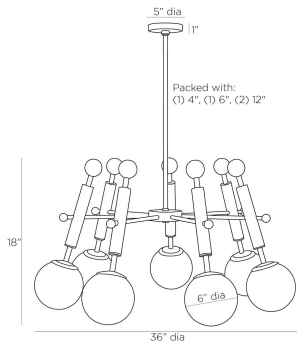

ARTERIO RS

VERONA CHANDELIER

DMC05
Antique Brass, Iron

Loaded with visual interest, the Verona chandelier is fashioned with a slanted, umbrella-shaped, piped framework in antique brass iron and opal-swirl glass shades. The dynamic piece is embellished with white alabaster orb finials that top each of the eight lights. Finish will vary.

APPEARANCE

Materials	Iron, Glass, Alabaster
Finishes	Antique Brass, Opal Swirl, White
Finish Will Vary	Yes
Top Coat/Sealant	Yes

DIMENSIONS

Overall	Dia: 36.0 in x H: 20 in
Canopy	Dia: 5.0 in x H: 1 in
Chandelier	Dia: 36.0 in x H: 18 in
Overall Hanging Height as Sold (in)	48 in - 20 in

WIRING

Wire Rating	Damp
Cord	7 FT, Clear/Silver, SVT
Socket	8, Type B - E12
Suggested Bulb Type	T6
Maximum Wattage	60.0
Voltage	110-120 V

CERTIFICATIONS & COMPLIANCY

Certifications	Middle East, European Union, United Kingdom, Australia, Mexico, United States, Canada
Compliance	RoHS, UL/ETL, CB

SHIPPING

Shipping Requirements	Truck Ship
Product Weight	24.0 lbs
Gross Weight 1	35.5 lbs
Shipping Box 1	W: 18.5 in x D: 36.8 in x H: 36.8 in

CONTRACT

Contract Suitability	Contract Suitable As Is
----------------------	-------------------------