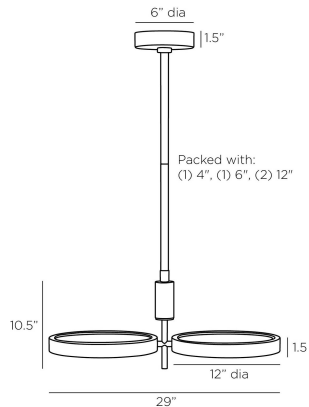

ARTERIO S

ALEXANDER CHANDELIER

DMC10
Antique Brass, Iron

Dual shallow drums finished in antiqued brass with a detail of chattered antique brass for visual appeal. Reminiscent of a pair of antique eyeglasses, this unique fixture is finished with glass shades in a swirl texture over integrated LED to perfectly diffuse light. Certified for damp locations and intended for interior use. Finish will vary.

APPEARANCE

Materials	Iron, Iron, Glass
Finishes	Antique Brass, Antique Brass, Matte Swirl
Finish Will Vary	Yes
Top Coat/Sealant	Yes

DIMENSIONS

Overall	W: 26 in x D: 12 in x H: 16 in
Shade	Dia: 12.0 in x H: 1.5 in
Canopy	Dia: 6.0 in x H: 1.5 in
Chandelier	W: 26 in x D: 12 in x H: 10.5 in
Overall Hanging Height as Sold (in)	46 in - 16 in

WIRING

Wire Rating	Damp
Cord	10 FT, Clear/Silver, SPT
Socket	2, Integrated LED
Maximum Wattage	20.0
Voltage	110-120 V
LED Color Temperature	2700K
LED Compatible Dimmer	0-10 V Dimmer
LED CRI	90+
LED Lifespan (Hours)	20,000
Spare Driver Included	No

CERTIFICATIONS & COMPLIANCY

Compliance	RoHS

SHIPPING

Product Weight	16.5 lbs
Gross Weight 1	20.28 lbs
Shipping Box 1	W: 16.0 in x D: 30.0 in x H: 12.4 in

CONTRACT

Contract Suitability	Contract Suitable As Is

SLOPE CEILING COMPATIBILITY

Sloped Ceiling Compatible	No, is not compatible

COMPONENTS

Pipe or Chain Included	(1) 4", (1) 6", (2) 12" Pipes

ADDITIONAL PARTS AVAILABLE

PIPE-513	(1) 4", (1) 6", (1) 12"

REPLACEMENT PARTS

DMC10DIF
DS40W24