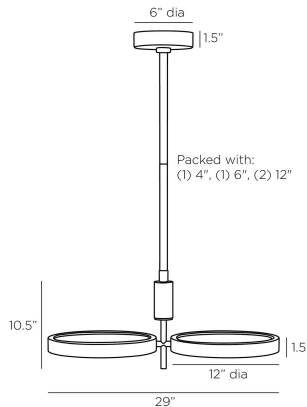

ARTERIO S

ALEXANDER CHANDELIER

DMC10
Antique Brass, Iron

Dual shallow drums finished in antiqued brass with a detail of chattered antique brass for visual appeal. Reminiscent of a pair of antique eyeglasses, this unique fixture is finished with glass shades in a swirl texture over integrated LED to perfectly diffuse light. Certified for damp locations and intended for interior use. Finish will vary.

APPEARANCE

Materials	Iron, Iron, Glass
Finishes	Antique Brass, Antique Brass, Matte Swirl
Finish Will Vary	Yes
Top Coat/Sealant	Yes

DIMENSIONS

Overall	W: 26 in x D: 12 in x H: 16 in
Shade	Dia: 12.0 in x H: 1.5 in
Canopy	Dia: 6.0 in x H: 1.5 in
Chandelier	W: 26 in x D: 12 in x H: 10.5 in
Overall Hanging Height as Sold (in)	16 in - 46 in

WIRING

Wire Rating	Damp
Cord	10 FT, Clear/Silver, SPT
Socket	2, Integrated LED
Maximum Wattage	20.0
Voltage	110-120 V
LED Color Temperature	2700K
LED Compatible Dimmer	0-10 V Dimmer
LED CRI	90+
LED Lifespan (Hours)	20,000
Spare Driver Included	No

CERTIFICATIONS & COMPLIANCY

Compliance	RoHS

SHIPPING

Product Weight	16.5 lbs
Gross Weight 1	20.28 lbs
Shipping Box 1	W: 16.0 in x D: 30.0 in x H: 12.4 in

CONTRACT

Contract Suitability	Contract Suitable As Is

SLOPE CEILING COMPATIBILITY

Sloped Ceiling Compatible	No, is not compatible

COMPONENTS

Pipe or Chain Included	(1) 4", (1) 6", (2) 12" Pipes

ADDITIONAL PARTS AVAILABLE

PIPE-513	(1) 4", (1) 6", (1) 12"

REPLACEMENT PARTS

DMC10DIF
DS40W24