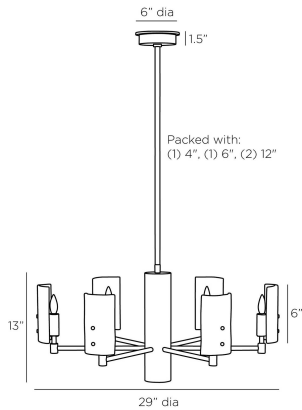

ARTERIO RS

ZEKI CHANDELIER

DMC12
Antique Brass, Iron

Six half-cylinder shades, crafted with clear seedy slump glass, are punctuated with decorative screws of antique brass. Suspended from an antique brass body with an intriguing mix of smooth and chattered texture, this luxe fixture lends a flattering, diffused effect to any room. Certified for damp locations and intended for interior use. Finish will vary.

APPEARANCE

Materials	Iron, Glass, Steel
Finishes	Antique Brass, Clear, Antique Brass
Finish Will Vary	Yes
Top Coat/Sealant	Yes

DIMENSIONS

Overall	Dia: 29.0 in x H: 19.5 in
Shade	W: 4 in x H: 6 in
Canopy	Dia: 6.0 in x H: 1.5 in
Chandelier	Dia: 29.0 in x H: 13 in
Overall Hanging Height as Sold (in)	19.5 in - 49.5 in

WIRING

Wire Rating	Damp
Cord	10 FT, Clear/Silver, SVT
Socket	6, Type B - E12
Suggested Bulb Type	B8
Maximum Wattage	60.0
Voltage	110-120 V

CERTIFICATIONS & COMPLIANCY

Certifications	Middle East, European Union, United Kingdom, Australia, Mexico, United States, Canada
Compliance	RoHS, UL/ETL, CB

SHIPPING

Product Weight	13.2 lbs
Gross Weight 1	28.2 lbs
Shipping Box 1	W: 28.0 in x D: 28.0 in x H: 10.0 in

CONTRACT

Contract Suitability	Contract Suitable As Is

SLOPE CEILING COMPATIBILITY

Sloped Ceiling Compatible	No, is not compatible

COMPONENTS

Pipe or Chain Included	(1) 4", (1) 6", (2) 12" Pipes

ADDITIONAL PARTS AVAILABLE

PIPE-257	(1) 4", (1) 6", (1) 12"

REPLACEMENT PARTS

CANOPY-687
DMC12GLS