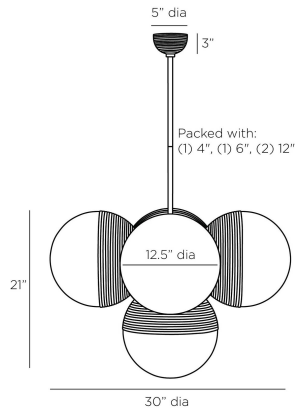

ARTERIO RS

BAPTISTE CHANDELIER

DMC14
Antique Brass, Steel

A mid-20th-century European interpretation of antique street lights, the five-light Baptiste adds a hint of sophisticated playfulness to any abode. Five globes of opal glass are suspended in antique brass over iron settings to add illumination to every corner. Certified for damp locations and intended for interior use. Finish will vary.

APPEARANCE

Materials	Steel, Glass
Finishes	Antique Brass, Opal
Finish Will Vary	Yes
Top Coat/Sealant	Yes

DIMENSIONS

Overall	Dia: 30.0 in x H: 25.5 in
Canopy	Dia: 4.5 in x H: 3 in
Chandelier	Dia: 30.0 in x H: 21 in
Overall Hanging Height as Sold (in)	25.5 in - 53.5 in

WIRING

Wire Rating	Damp
Cord	10 FT, Clear/Silver, SPT
Socket	5, Type A - E26
Suggested Bulb Type	T10
Maximum Wattage	60.0
Voltage	110-120 V

CERTIFICATIONS & COMPLIANCY

Certifications	Middle East, European Union, United Kingdom, Australia, Mexico, United States, Canada
Compliance	RoHS, UL/ETL, CB

SHIPPING

Shipping Requirements	Truck Ship
Product Weight	22.5 lbs
Gross Weight 1	39.02 lbs
Shipping Box 1	W: 34.5 in x D: 34.5 in x H: 32.7 in

CONTRACT

Contract Suitability	Contract Suitable As Is
----------------------	-------------------------