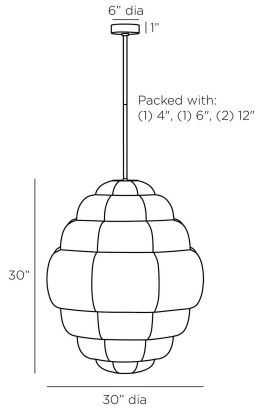

ARTERIO RS

YAHARA PENDANT

DMC15
Ivory, Faux Vellum

Influences ranging from the natural and modern worlds inform our Yahara. Reminiscent of a bee's nest or Chinese lantern, this tiered design takes a steel structure finished in antique brass wrapped in a cool cocoon of ivory faux vellum. Zen-like in its appeal, this fixture will lend a soothing glow to any space. Certified for damp locations and intended for interior use. Finish will vary.

APPEARANCE

Materials	Faux Vellum, Steel
Finishes	Ivory, Antique Brass
Finish Will Vary	Yes
Top Coat/Sealant	No

DIMENSIONS

Overall	Dia: 30.0 in x H: 35 in
Canopy	Dia: 6.0 in x H: 1 in
Pendant	Dia: 30.0 in x H: 30 in
Overall Hanging Height as Sold (in)	65 in - 35 in

WIRING

Wire Rating	Damp
Cord	10 FT, Clear/Silver, SVT
Socket	1, Type A - E26
Suggested Bulb Type	G25
Maximum Wattage	100.0
Voltage	110-120 V

CERTIFICATIONS & COMPLIANCY

Certifications	Middle East, European Union, United Kingdom, Australia, Mexico, United States, Canada
Compliance	RoHS, UL/ETL, CB

SHIPPING

Shipping Requirements	Truck Ship
Product Weight	8.1 lbs
Gross Weight 1	23.1 lbs
Shipping Box 1	W: 31.9 in x D: 31.9 in x H: 33.5 in

CONTRACT

Contract Suitability	Contract Suitable As Is

SLOPE CEILING COMPATIBILITY

Sloped Ceiling Compatible	No, is not compatible

COMPONENTS

Pipe or Chain Included	(1) 4", (1) 6", (2) 12" Pipes

ADDITIONAL PARTS AVAILABLE

PIPE-504	(1) 4", (1) 6", (1) 12"

REPLACEMENT PARTS

CANOPY-590