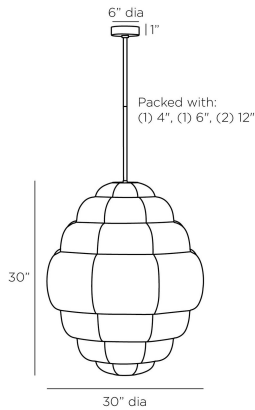

ARTERIO RS

YAHARA PENDANT

DMC15
Ivory, Faux Vellum

Influences ranging from the natural and modern worlds inform our Yahara. Reminiscent of a bee's nest or Chinese lantern, this tiered design takes a steel structure finished in antique brass wrapped in a cool cocoon of ivory faux vellum. Zen-like in its appeal, this fixture will lend a soothing glow to any space. Certified for damp locations and intended for interior use. Finish will vary.

APPEARANCE

Materials	Faux Vellum, Steel
Finishes	Ivory, Antique Brass
Finish Will Vary	Yes
Top Coat/Sealant	No

DIMENSIONS

Overall	Dia: 30.0 in x H: 35 in
Canopy	Dia: 6.0 in x H: 1 in
Pendant	Dia: 30.0 in x H: 30 in
Overall Hanging Height as Sold (in)	65 in - 35 in

WIRING

Wire Rating	Damp
Cord	10 FT, Clear/Silver, SVT
Socket	1, Type A - E26
Suggested Bulb Type	G25
Maximum Wattage	100.0
Voltage	110-120 V

CERTIFICATIONS & COMPLIANCY

Certifications	Middle East, European Union, United Kingdom, Australia, Mexico, United States, Canada
Compliance	RoHS, UL/ETL, CB

SHIPPING

Shipping Requirements	Truck Ship
Product Weight	8.1 lbs
Gross Weight 1	23.1 lbs
Shipping Box 1	W: 31.9 in x D: 31.9 in x H: 33.5 in

CONTRACT

Contract Suitability	Contract Suitable As Is
----------------------	-------------------------