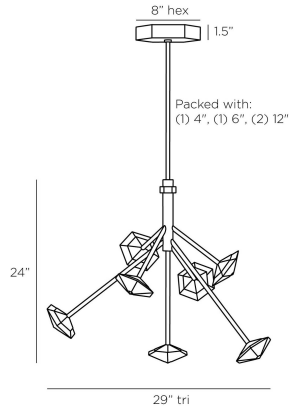

ARTERIOS

ALESSIA CHANDELIER

DMCI7
Antique Brass, Iron

A celestial constellation of champagne colored crystal springs forth from a suspended iron structure finished in antique brass. Each flattened gemstone shape is illuminated by integrated LED. Both stellar and sophisticated, this elegant accessory was designed to illuminate every corner. Certified for damp locations and intended for interior use.

APPEARANCE

Materials	Iron, Crystal
Finishes	Antique Brass, Champagne
Finish Will Vary	No
Top Coat/Sealant	Yes

DIMENSIONS

Overall	W: 29 in x D: 29 in x H: 29.5 in
Canopy	Dia: 8.0 in x H: 1.5 in
Pendant	W: 29 in x D: 29 in x H: 24 in
Overall Hanging Height as Sold (in)	29.5 in - 59.5 in

WIRING

Wire Rating	Damp
Cord	10 FT, Clear/Silver, SPT
Socket	7, Integrated LED
Maximum Wattage	30.0
Voltage	110-120 V
LED Color Temperature	2700K
LED Compatible Dimmer	0-10 V Dimmer
LED CRI	90+
LED Lifespan (Hours)	20,000
Spare Driver Included	No

CERTIFICATIONS & COMPLIANCY

Certifications	Mexico, United States, Canada
Compliance	RoHS, UL/ETL

SHIPPING

Product Weight	15.3 lbs
Gross Weight 1	27.56 lbs
Shipping Box 1	W: 30.7 in x D: 35.0 in x H: 26.4 in

CONTRACT

Contract Suitability	Contract Suitable As Is

SLOPE CEILING COMPATIBILITY

Sloped Ceiling Compatible	No, is not compatible

COMPONENTS

Pipe or Chain Included	(1) 4", (1) 6", (2) 12" Pipes

ADDITIONAL PARTS AVAILABLE

PIPE-513	(1) 4", (1) 6", (1) 12"

REPLACEMENT PARTS

PIPE-513