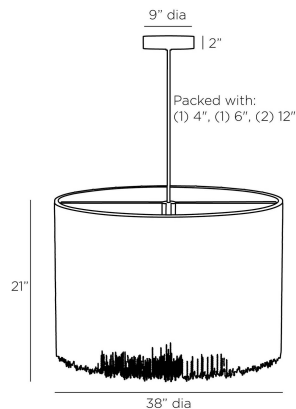

ARTERIOS

BENNET CHANDELIER

DMC20
Antique Brass, Iron

A waterfall of antique brass iron chains encircles an integrated LED ring on this contemporary chandelier. Its light-inspired feature plays with shadow and illumination to dramatic effect. Elegance personified; it will add a touch of drama to any space. Certified for damp locations and intended for interior use.

APPEARANCE

Materials	Iron
Finishes	Antique Brass
Finish Will Vary	No
Top Coat/Sealant	Yes

DIMENSIONS

Overall	Dia: 38.0 in x H: 27 in
Canopy	Dia: 9.0 in x H: 2 in
Chandelier	Dia: 38.0 in x H: 21 in
Overall Hanging Height as Sold (in)	27 in - 57 in

WIRING

Wire Rating	Damp
Cord	10 FT, Clear/Silver, SPT
Socket	1, Integrated LED
Maximum Wattage	45.0
Voltage	110-120 V
LED Color Temperature	2700K
LED Compatible Dimmer	0-10 V Dimmer
LED CRI	90+
LED Lifespan (Hours)	20,000
Spare Driver Included	No