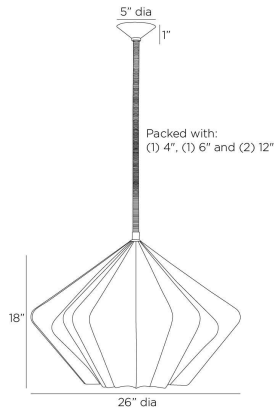

ARTERIO RS

FAZEKAS PENDANT

DMC27
Ivory, Faux Vellum

Our ivory faux vellum stretches over a strong-lined frame of English bronze-plated steel. Suspended from a natural rope-wrapped pipe, its echoing form evokes the movement of a dance. Open at the bottom to let the light permeate. Certified for damp locations and intended for interior use. Finish will vary.

APPEARANCE

Materials	Faux Vellum, Steel, Rope
Finishes	Ivory, English Bronze, Natural
Finish Will Vary	Yes
Top Coat/Sealant	Yes

DIMENSIONS

Overall	Dia: 26.0 in x H: 23 in
Canopy	Dia: 5.0 in x H: 1 in
Pendant	Dia: 26.0 in x H: 18 in
Overall Hanging Height as Sold (in)	53 in - 23 in

WIRING

Wire Rating	Damp
Cord	10 FT, Black/White, SVT
Socket	1, Type A - E26
Suggested Bulb Type	G30
Maximum Wattage	60.0
Voltage	110-120 V

CERTIFICATIONS & COMPLIANCY

Certifications	Middle East, European Union, United Kingdom, Australia, Mexico, United States, Canada
Compliance	RoHS, UL/ETL, CB

SHIPPING

Shipping Requirements	Truck Ship
Product Weight	5.2 lbs
Gross Weight 1	7.0 lbs
Shipping Box 1	W: 20.67 in x D: 28.15 in x H: 28.15 in

CONTRACT

Contract Suitability	Contract Suitable As Is
----------------------	-------------------------