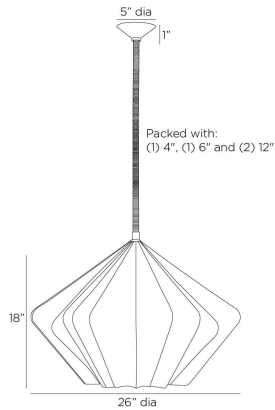

ARTERIO RS

FAZEKAS PENDANT

DMC27
Ivory, Faux Vellum

Our ivory faux vellum stretches over a strong-lined frame of English bronze-plated steel. Suspended from a natural rope-wrapped pipe, its echoing form evokes the movement of a dance. Open at the bottom to let the light permeate. Certified for damp locations and intended for interior use. Finish will vary.

APPEARANCE

Materials	Faux Vellum, Steel, Rope
Finishes	Ivory, English Bronze, Natural
Finish Will Vary	Yes
Top Coat/Sealant	Yes

DIMENSIONS

Overall	Dia: 26.0 in x H: 23 in
Canopy	Dia: 5.0 in x H: 1 in
Pendant	Dia: 26.0 in x H: 18 in
Overall Hanging Height as Sold (in)	23 in - 53 in

WIRING

Wire Rating	Damp
Cord	10 FT, Black/White, SVT
Socket	1, Type A - E26
Suggested Bulb Type	G30
Maximum Wattage	60.0
Voltage	110-120 V

CERTIFICATIONS & COMPLIANCY

Certifications	Middle East, European Union, United Kingdom, Australia, Mexico, United States, Canada
Compliance	RoHS, UL/ETL, CB

SHIPPING

Shipping Requirements	Truck Ship
Product Weight	5.2 lbs
Gross Weight 1	7.0 lbs
Shipping Box 1	W: 20.67 in x D: 28.15 in x H: 28.15 in

CONTRACT

Contract Suitability	Contract Suitable As Is
----------------------	-------------------------