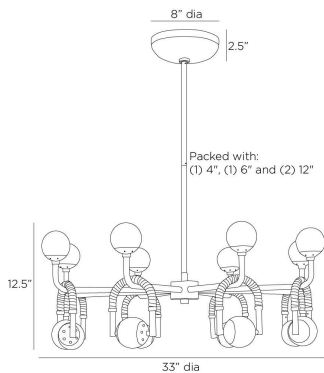

ARTERIO RS

HOLLINS CHANDELIER

DMC29
Opal, Glass

Inspired by the Memphis Group, the interlocking forms of this playful fixture deliver maximum glow. Forged of English bronze-plated steel, each tailored loop is detailed with anchor gray leather accents. Opal glass globes hold eight LED lights. Certified for damp locations and intended for interior use. Finish will vary.

APPEARANCE

Materials	Glass, Steel, Leather
Finishes	Opal, English Bronze, Anchor Grey
Finish Will Vary	Yes
Top Coat/Sealant	Yes

DIMENSIONS

Overall	Dia: 33.0 in x H: 17 in
Canopy	Dia: 8.0 in x H: 2.5 in
Chandelier	Dia: 33.0 in x H: 12.5 in
Overall Hanging Height as Sold (in)	17 in - 47 in

WIRING

Wire Rating	Damp
Cord	10 FT, Black/White, SVT
Socket	8, Integrated LED
Maximum Wattage	6.0
Voltage	110-120 V
LED Color Temperature	2700K
LED Compatible Dimmer	Non-Dimmable
LED CRI	90+
LED Lifespan (Hours)	30,000
Spare Driver Included	No

CERTIFICATIONS & COMPLIANCY

Certifications	Mexico, United States, Canada
Compliance	RoHS, UL/ETL

SHIPPING

Shipping Requirements	Truck Ship
Product Weight	20.5 lbs
Gross Weight 1	27.0 lbs
Shipping Box 1	W: 13.97 in x D: 33.07 in x H: 33.07 in

CONTRACT

Contract Suitability	Contract Suitable As Is

SLOPE CEILING COMPATIBILITY

Sloped Ceiling Compatible	No, is not compatible

COMPONENTS

Pipe or Chain Included	(1) 4", (1) 6", (2) 12" Pipes

ADDITIONAL PARTS AVAILABLE

PIPE-488	(1) 4", (1) 6", (1) 12"

REPLACEMENT PARTS

DS60W12