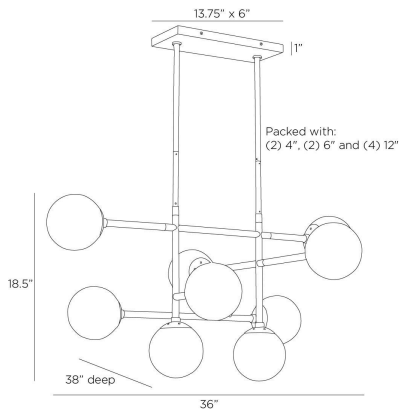

ARTERIOS

HADDEN LINEAR CHANDELIER

DMC30
Coffee Swirl, Glass

Nine starry orbs of new matte coffee swirl glass are suspended in a gridded frame of bronze-plated steel. This impactful style delivers a galaxy of light across the room. Anchored by a rectangular canopy for easy installation. Certified for damp locations and intended for interior use. Finish will vary.

APPEARANCE

Materials	Glass, Steel
Finishes	Coffee Swirl, Bronze
Finish Will Vary	Yes
Top Coat/Sealant	Yes

DIMENSIONS

Overall	W: 36 in x D: 38 in x H: 23.5 in
Globe	Dia: 6.0 in
Canopy	W: 13.75 in x D: 6 in x H: 1 in
Chandelier	W: 36 in x D: 38 in x H: 18.5 in
Overall Hanging Height as Sold (in)	23.5 in - 53.5 in

SHIPPING

Product Weight	23.1 lbs
Gross Weight 1	32.5 lbs
Shipping Box 1	W: 32 in x D: 34 in x H: 19 in

CONTRACT

Contract Suitability	Contract Suitable As Is
----------------------	-------------------------

ADDITIONAL PARTS AVAILABLE

PIPE-488	(1) 4", (1) 6", (1) 12"
----------	-------------------------

REPLACEMENT PARTS

PIPE-488
