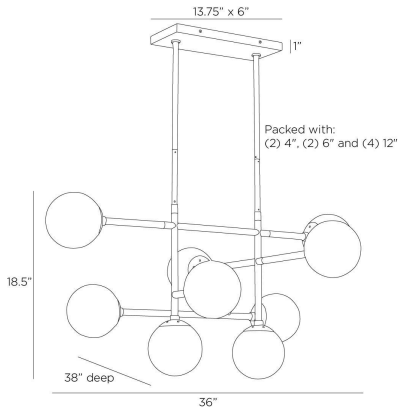

ARTERIO RS

HADDEN LINEAR CHANDELIER

DMC30
Coffee Swirl, Glass

Nine starry orbs of new matte coffee swirl glass are suspended in a gridded frame of bronze-plated steel. This impactful style delivers a galaxy of light across the room. Anchored by a rectangular canopy for easy installation. Certified for damp locations and intended for interior use. Finish will vary.

APPEARANCE

Materials	Glass, Steel
Finishes	Coffee Swirl, Bronze
Finish Will Vary	Yes
Top Coat/Sealant	Yes

DIMENSIONS

Overall	W: 36 in x D: 38 in x H: 23.5 in
Globe	Dia: 6.0 in
Canopy	W: 13.75 in x D: 6 in x H: 1 in
Chandelier	W: 36 in x D: 38 in x H: 18.5 in
Overall Hanging Height as Sold (in)	53.5 in - 23.5 in

WIRING

Wire Rating	Damp
Cord	10 FT, Black/White, SVT
Socket	9, Type B - E12
Suggested Bulb Type	T6
Maximum Wattage	60.0
Voltage	110-120 V

CERTIFICATIONS & COMPLIANCY

Certifications	Middle East, European Union, United Kingdom, Australia, Mexico, United States, Canada
Compliance	RoHS, UL/ETL, CB

SHIPPING

Product Weight	23.1 lbs
Gross Weight 1	32.5 lbs
Shipping Box 1	W: 32 in x D: 34 in x H: 19 in

CONTRACT

Contract Suitability	Contract Suitable As Is

SLOPE CEILING COMPATIBILITY

Sloped Ceiling Compatible	No, is not compatible

COMPONENTS

Pipe or Chain Included	(2) 4", (2) 6", (4) 12"

ADDITIONAL PARTS AVAILABLE

PIPE-488	(1) 4", (1) 6", (1) 12"

REPLACEMENT PARTS

PIPE-488