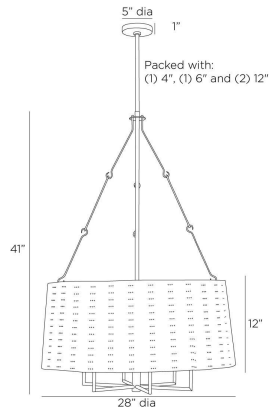

ARTERIO RS

FELIPE CHANDELIER

DMC31
Antique Brass, Iron

We perforated the Felipe to cast subtle shadows for a lace effect. Architecturally inspired, it juxtaposes an antique brass-plated iron shade with English bronze-plated iron arms and pipe. Certified for damp locations and intended for interior use.

APPEARANCE

Materials	Iron, Iron
Finishes	Antique Brass, English Bronze
Finish Will Vary	No
Top Coat/Sealant	Yes

DIMENSIONS

Overall	Dia: 28.0 in x H: 45 in
Shade	Dia: 28.0 in x H: 12 in
Canopy	Dia: 5.0 in x H: 1 in
Chandelier	Dia: 28.0 in x H: 41 in
Overall Hanging Height as Sold (in)	45 in - 75 in

WIRING

Wire Rating	Damp
Cord	10 FT, Clear/Silver, SVT
Socket	6, Type B - E12
Suggested Bulb Type	G25
Maximum Wattage	60.0
Voltage	110-120 V

CERTIFICATIONS & COMPLIANCY

Certifications	Middle East, European Union, United Kingdom, Australia, Mexico, United States, Canada
Compliance	RoHS, UL/ETL, CB

SHIPPING

Product Weight	25.0 lbs
Gross Weight 1	28.0 lbs
Shipping Box 1	W: 21 in x D: 31.5 in x H: 31.5 in

CONTRACT

Contract Suitability	Contract Suitable As Is

SLOPE CEILING COMPATIBILITY

Sloped Ceiling Compatible	No, is not compatible

COMPONENTS

Pipe or Chain Included	(1) 4", (1) 6", (2) 12" Pipes

ADDITIONAL PARTS AVAILABLE

PIPE-514	(1) 4", (1) 6", (1) 12"

REPLACEMENT PARTS

DMC19ROD