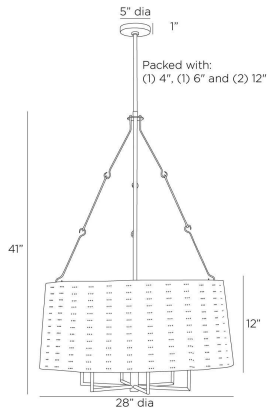

ARTERIOS

FELIPE CHANDELIER

DMC31
Antique Brass, Iron

We perforated the Felipe to cast subtle shadows for a lace effect. Architecturally inspired, it juxtaposes an antique brass-plated iron shade with English bronze-plated iron arms and pipe. Certified for damp locations and intended for interior use.

APPEARANCE

Materials	Iron, Iron
Finishes	Antique Brass, English Bronze
Finish Will Vary	No
Top Coat/Sealant	Yes

DIMENSIONS

Overall	Dia: 28.0 in x H: 45 in
Shade	Dia: 28.0 in x H: 12 in
Canopy	Dia: 5.0 in x H: 1 in
Chandelier	Dia: 28.0 in x H: 41 in
Overall Hanging Height as Sold (in)	75 in - 45 in

WIRING

Wire Rating	Damp
Cord	10 FT, Clear/Silver, SVT
Socket	6, Type B - E12
Suggested Bulb Type	G25
Maximum Wattage	60.0
Voltage	110-120 V

CERTIFICATIONS & COMPLIANCY

Certifications	Middle East, European Union, United Kingdom, Australia, Mexico, United States, Canada
Compliance	RoHS, UL/ETL, CB

SHIPPING

Product Weight	25.0 lbs
Gross Weight 1	28.0 lbs
Shipping Box 1	W: 21 in x D: 31.5 in x H: 31.5 in

CONTRACT

Contract Suitability	Contract Suitable As Is

SLOPE CEILING COMPATIBILITY

Sloped Ceiling Compatible	No, is not compatible

COMPONENTS

Pipe or Chain Included	(1) 4", (1) 6", (2) 12" Pipes

ADDITIONAL PARTS AVAILABLE

PIPE-514	(1) 4", (1) 6", (1) 12"

REPLACEMENT PARTS

DMC19ROD