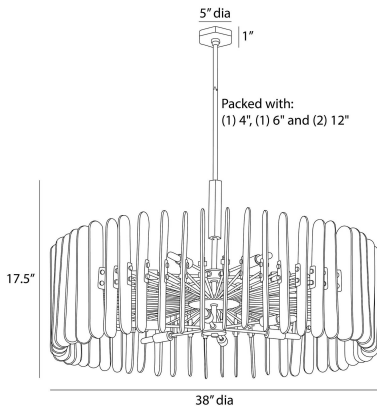

ARTERIO RS

KLAUS LARGE CHANDELIER

DMC32
Smoke, Glass

Seedy slump glass panels in a smoke luster finish are fastened to an antique brass-plated iron frame, creating a drum-shaped shade. This glimmering style is supersized on a new, impactful scale. It is made to illuminate larger spaces, as the soft sheen from the light further enhances the moody quality and spotlights its radial composition. The chattered detail and undulating shape of the panels work in tandem, delivering visual texture. Certified for damp locations and intended for interior use. Finish will vary.

APPEARANCE

Materials	Glass, Iron, Iron
Finishes	Smoke, Antique Brass, Antique Brass
Finish Will Vary	Yes
Top Coat/Sealant	Yes

DIMENSIONS

Overall	Dia: 38.0 in x H: 22.5 in
Body	Dia: 38.0 in x H: 12.5 in
Canopy	Dia: 5.0 in x H: 1 in
Chandelier	Dia: 38.0 in x H: 20 in
Overall Hanging Height as Sold (in)	22.5 in - 56.5 in

WIRING

Wire Rating	Damp
Cord	10 FT, Clear/Silver, SVT
Socket	12, Type B - E12
Suggested Bulb Type	T6
Maximum Wattage	60.0
Voltage	110-120 V

CERTIFICATIONS & COMPLIANCY

Certifications	Middle East, European Union, United Kingdom, Mexico, United States, Canada
Compliance	RoHS, UL/ETL, CB

SHIPPING

Product Weight	52.8 lbs
Gross Weight 1	63.27 lbs
Shipping Box 1	W: 39 in x D: 39 in x H: 12.2 in

CONTRACT

Contract Suitability	Contract Suitable As Is

SLOPE CEILING COMPATIBILITY

Sloped Ceiling Compatible	No, is not compatible

COMPONENTS

Pipe or Chain Included	(1) 4", (1) 6", (2) 12" Pipes

ADDITIONAL PARTS AVAILABLE

PIPE-513	(1) 4", (1) 6", (1) 12"

REPLACEMENT PARTS

CANOPY-556
89066GLS
89066SCREW