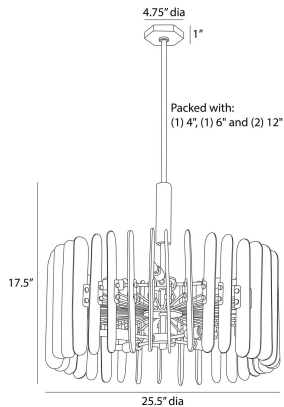

ARTERIO RS

KLAUS CHANDELIER

DMC34
Clear, Slump Glass

Clear seedy slump glass panels are fastened to an antique brass-plated iron frame, creating a drum-shaped shade. This glimmering style is refreshed with a neutral tone, as the soft sheen from the light further enhances the moody quality and spotlights its radial composition. The antique brass chattered iron detail and undulating shape of the panels work in tandem, delivering visual texture. Certified for damp locations and intended for interior use. Finish will vary.

APPEARANCE

Materials	Slump Glass, Iron, Iron
Finishes	Clear, Antique Brass, Antique Brass
Finish Will Vary	Yes
Top Coat/Sealant	Yes

DIMENSIONS

Overall	Dia: 25.5 in x H: 17.5 in
Canopy	Dia: 4.75 in x H: 1 in
Chandelier	Dia: 25.5 in x H: 12.5 in
Overall Hanging Height as Sold (in)	47.5 in - 17.5 in

WIRING

Wire Rating	Damp
Cord	10 FT, Clear/Silver, SVT
Socket	8, Type B - E12
Suggested Bulb Type	T6
Maximum Wattage	60.0
Voltage	110-120 V

CERTIFICATIONS & COMPLIANCY

Certifications	Middle East, European Union, United Kingdom, Mexico, United States, Canada
Compliance	RoHS, UL/ETL, CB

SHIPPING

Product Weight	32.4 lbs
Gross Weight 1	40.8 lbs
Shipping Box 1	W: 28.7 in x D: 28.7 in x H: 11.5 in

CONTRACT

Contract Suitability	Contract Suitable As Is

SLOPE CEILING COMPATIBILITY

Sloped Ceiling Compatible	No, is not compatible

COMPONENTS

Pipe or Chain Included	(1) 4", (1) 6", (2) 12" Pipes

ADDITIONAL PARTS AVAILABLE

PIPE-513	(1) 4", (1) 6", (1) 12"

REPLACEMENT PARTS

CANOPY-556
DMC34GLS
89066SCREW