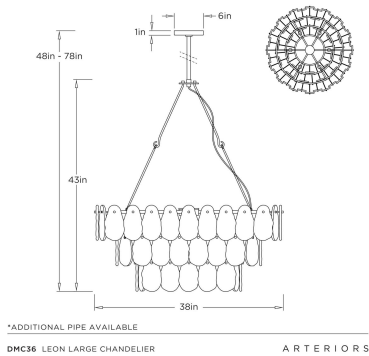

ARTERIOS

LEON LARGE CHANDELIER

DMC36
White Glaze, Glass

Striking finishes and organic forms characterize the classically elegant chandelier. A tiered antique brass-plated steel frame contrasts the oyster-like shapes of the white glazed glass drops, each with its unique finish. Certified for damp locations and intended for interior use. Finish will vary.

APPEARANCE

Materials	Glass, Steel
Finishes	White Glaze, Antique Brass
Finish Will Vary	Yes
Top Coat/Sealant	Yes

DIMENSIONS

Overall	Dia: 38.0 in x H: 48 in
Body	Dia: 38.0 in x H: 18 in
Canopy	Dia: 6.0 in x H: 1 in
Chandelier	Dia: 38.0 in x H: 43 in
Overall Hanging Height as Sold (in)	78 in - 48 in

SHIPPING

Shipping Requirements	Truck Ship
Product Weight	63.0 lbs
Gross Weight 1	75.0 lbs
Shipping Box 1	W: 18.5 in x D: 34.0 in x H: 34.0 in

CONTRACT

Contract Suitability	Contract Suitable As Is
----------------------	-------------------------

REPLACEMENT PARTS

89454GLS